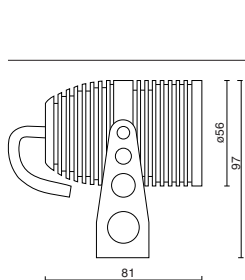

The Eye Spot is a micro outdoor projector made in 1_4_7 LED versions to illuminate small details. It's a product made following the essential and simplicity shape criterions. Moreover the Eye Spot Led range has the highest security, it is fast to install and it allows a practical maintenance.

Spot 7 Led

- Staffa in acciaio inox.
- Corpo in ottone verniciato.
- Vetro di protezione.
- Guarnizioni in gomma silconica.
- Cavo di alimentazione lg 0,25 mt.
- Flusso luminoso: 700 lm.

- Steel inox bracket.
- Painted brass housing.
- Protection glass.
- Silicon rubber gaskets.
- Power supply cable 0,25 mt long.
- Luminous flux: 700 lm.

OP.   A richiesta: apertura fascio 25° - 40° / On request: light beam 25° - 40°

ACC.  **IP 65**  Gi **E8008** 350mA Basetta con alimentatore
 Base plate with transformer
 A richiesta colori Cr-Br-Ne / On request colours Cr-Br-Ne