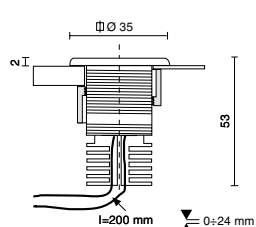

Fitted with 3 high emission Leds and available with two beam angles, the Eye B-3 is designed to provide accent lighting and to obtain effects of diffused light on the surfaces as well.

Its main distinguishing feature is the increased power of the beam, suggesting a functional use of the fitting besides the decorative and architectural function.

Eyes B-3

IP 65

28 mm

- Incasso con anello di finitura in ottone cromato.
- Fissaggio tramite ghiera per controsoffitti accessibili o molla per controsoffitti non accessibili.
- Recessed fitting with trim made of chromed brass.
- Fixing by lock nut for accessible false ceilings or lock spring for inaccessible false ceilings.