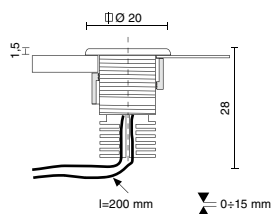

The width of the light beam of Eyes A-1 allows diffuse illumination of the surfaces. The possibilities of installation are manifold, thanks to the availability of a version for accessible false ceilings, a version for unaccessible false ceilings, an inverter for emergency, and a housing for solid walls.

Eyes A-1

IP 68   

 17 mm

- Incasso con anello di finitura in ottone cromato.
- Fissaggio tramite ghiera per controsoffitti accessibili o molla per controsoffitti non accessibili.
- Recessed fitting with trim made of chromed brass.
- Fixing by lock nut for accessible false ceilings or lock spring for inaccessible false ceilings.