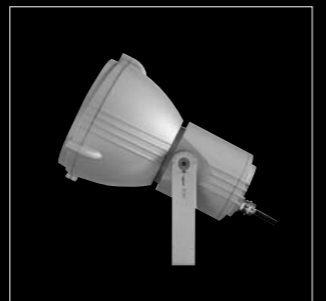

Alogene/Halogens: 2000/3000h
 Alogenuri metallici/Metal halides: 6000/9000h
 Fluorescenti/Fluorescent: 8000/10000h
 Powerled: 40000/70000h

POWER LED

POWER LED

Azimuth

Submariner

Reef

Li-Led

Longlight Wall