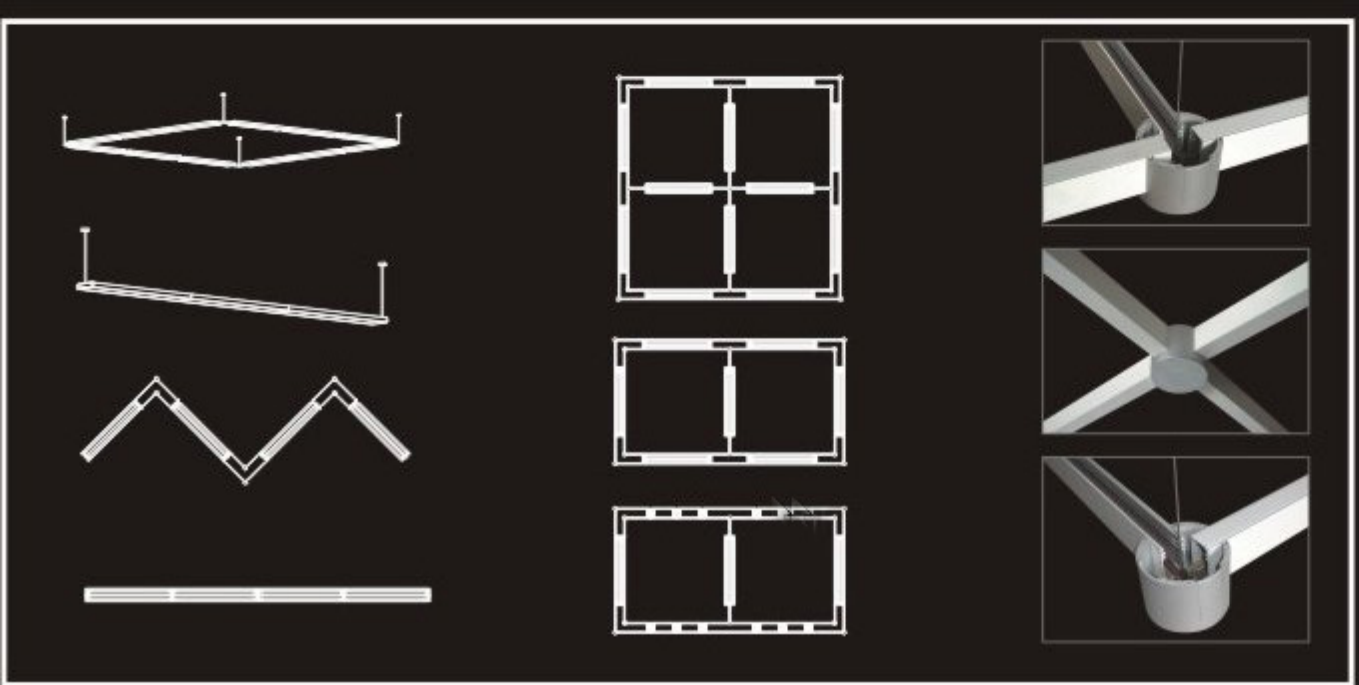

TRACK SYSTEM

Style	Lamp house	Lamp holder	Power	Color	Size L×W× H	Material
226	T5	G5		Silver gray		Aluminium frame thin PMMA lamp shade

TRACK SYSTEM

Style	Lamp house	Lamp holder	Power	Color	Size L×W× H	Material
227	T5	G5		Silver gray		Aluminium frame thin PMMA lamp shade

TRACK SYSTEM

Style	Lamp house	Lamp holder	Power	Color	Size L×W× H	Material
228	T5	G5		Silver gray		Aluminium frame thin PMMA lamp shade