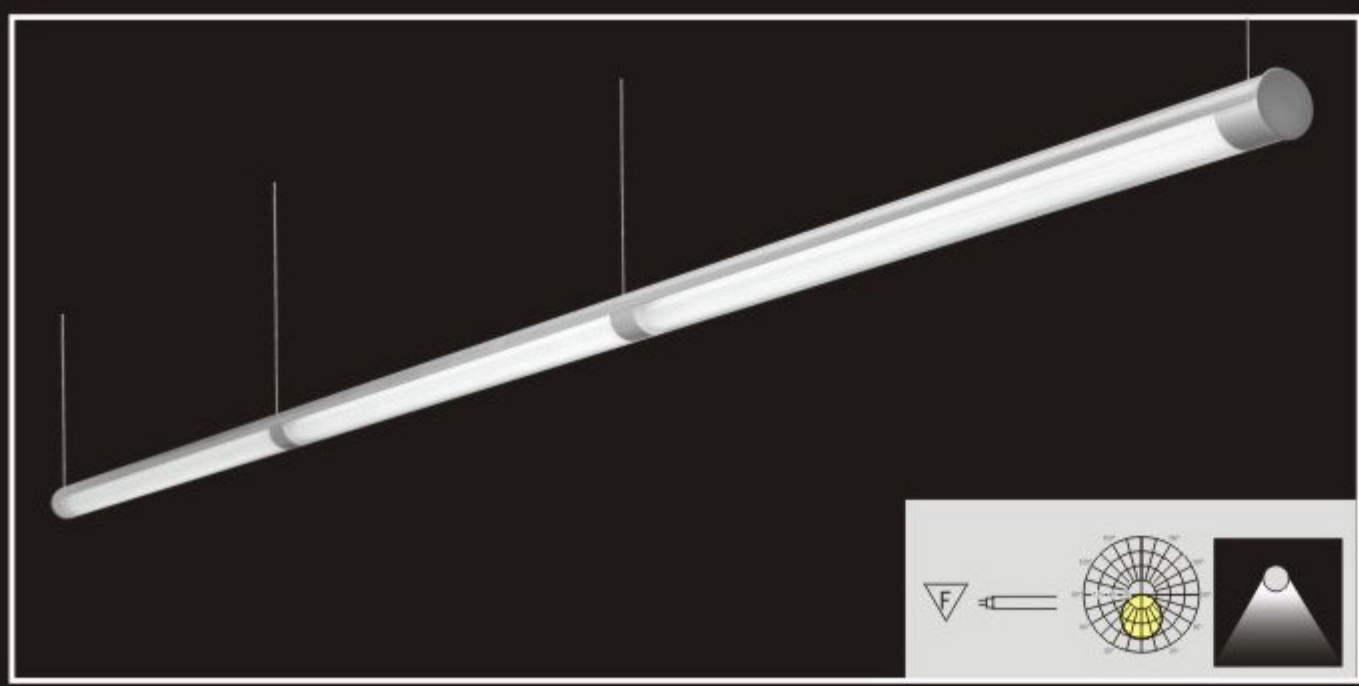

TRACK SYSTEM

Style	Lamp house	Lamp holder	Power	Color	Size L×W× H	Material
222	T5	G5		Silver gray		Aluminium frame thin PMMA lamp shade

TRACK SYSTEM

Style	Lamp house	Lamp holder	Power	Color	Size L×W× H	Material
224	T5	G5		Silver gray		Aluminium frame thin PMMA lamp shade

TRACK SYSTEM

Style	Lamp house	Lamp holder	Power	Color	Size L×W× H	Material
226	T5	G5		Silver gray		Aluminium frame thin PMMA lamp shade

TRACK SYSTEM

Style	Lamp house	Lamp holder	Power	Color	Size L×W× H	Material
227	T5	G5		Silver gray		Aluminium frame thin PMMA lamp shade

TRACK SYSTEM

Style	Lamp house	Lamp holder	Power	Color	Size L×W× H	Material
228	T5	G5		Silver gray		Aluminium frame thin PMMA lamp shade