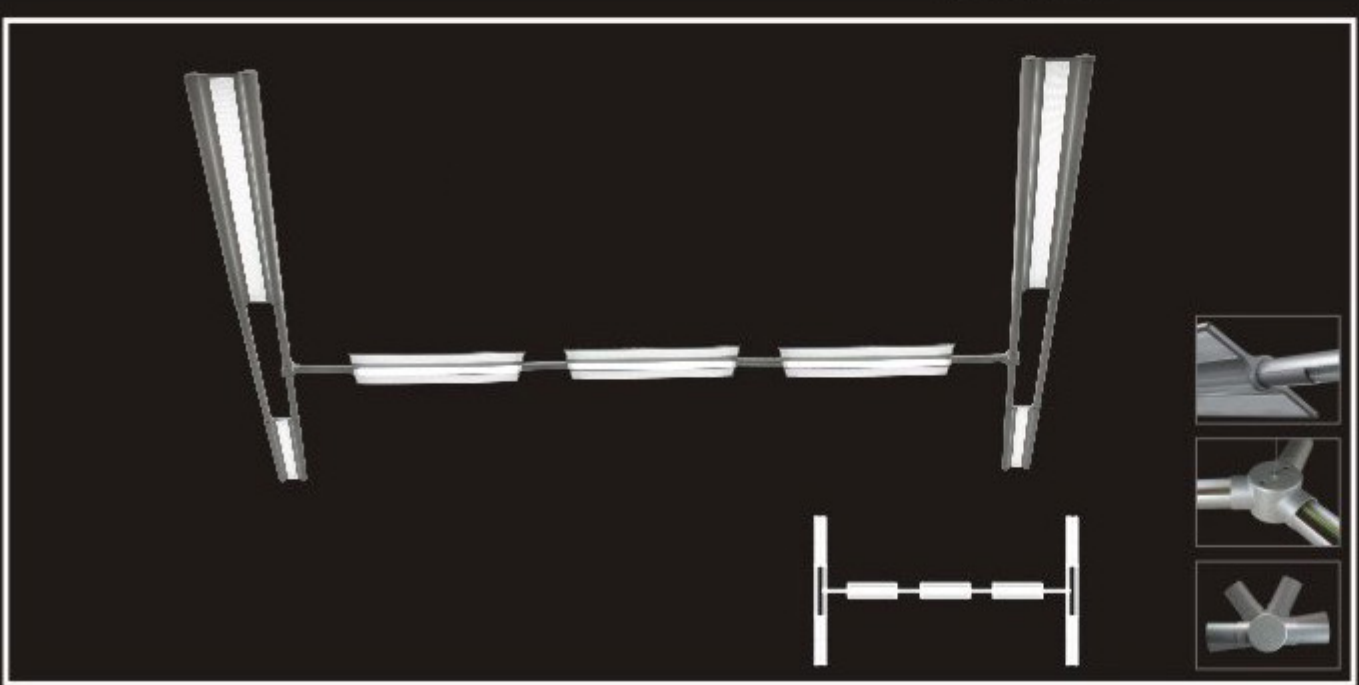

TRACK SYSTEM

Style	Lamp house	Lamp holder	Power	Color	Size L×W× H	Material
222	T5	G5		Silver gray		Aluminium frame thin PMMA lamp shade

TRACK SYSTEM

Style	Lamp house	Lamp holder	Power	Color	Size L×W× H	Material
224	T5	G5		Silver gray		Aluminium frame thin PMMA lamp shade

TRACK SYSTEM

Style	Lamp house	Lamp holder	Power	Color	Size L×W× H	Material
226	T5	G5		Silver gray		Aluminium frame thin PMMA lamp shade

TRACK SYSTEM

Style	Lamp house	Lamp holder	Power	Color	Size L×W× H	Material
227	T5	G5		Silver gray		Aluminium frame thin PMMA lamp shade

TRACK SYSTEM

Style	Lamp house	Lamp holder	Power	Color	Size L×W× H	Material
228	T5	G5		Silver gray		Aluminium frame thin PMMA lamp shade