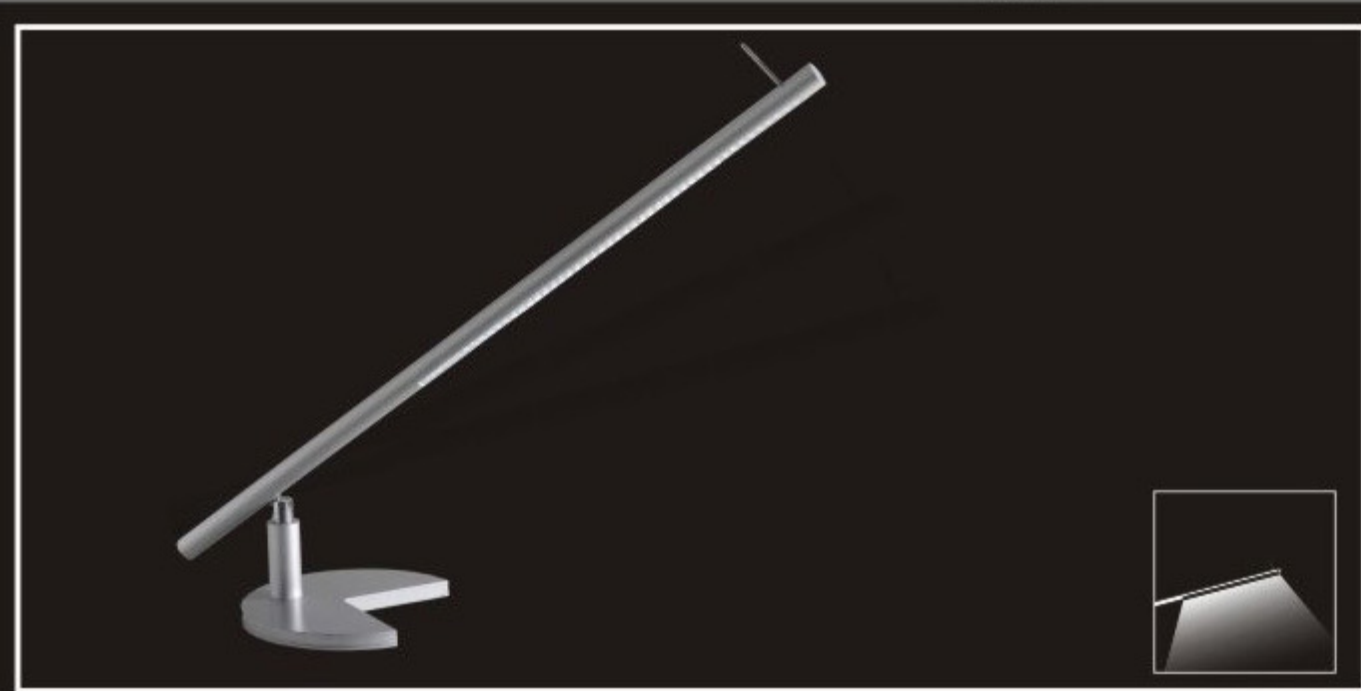

DESK LAMP

Style	Power	Color	Size L×W× H	Material
601	5W	Silver gray	725×200×120	The stainless steel base the lamp house of LED

DESK LAMP

Style	Power	Color	Size L×W× H	Material
602	35W	Silver gray	1000×420×150	Aluminium frame Timber lamp holder

DESK LAMP

Style	Power	Color	Size L×W× H	Material
606	≤60W	Silver gray	200×700	Aluminium frame the stainless steel base

DESK LAMP

Style	Power	Color	Size L×W× H	Material
607	≤60W	Silver gray	200×1400	Aluminium frame the stainless steel base

DESK LAMP

Style	Power	Color	Size L×W× H	Material
608	≤60W	Silver gray	80×700	Aluminium frame the stainless steel base

DESK LAMP

Style	Power	Color	Size L×W× H	Material
609	≤60W	Silver gray	80×1400	Aluminium frame the stainless steel base