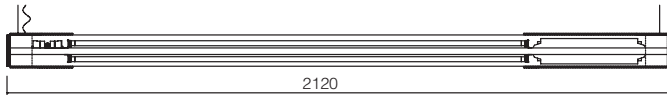

Suspension

Suspension 1X80-49-35W DIR+LED BLU IND
Suspension1X80-49-35W DIR

Suspension 1X54-28W DIR+LED BLU IND
Suspension1X54-28W DIR

Suspension 1+1X80-49-35W DIR-IND

Suspension 1+1X54-28W DIR-IND

Suspension BINARIO DIR+LED BLU IND

Suspension BINARIO DIR+LED BLU IND

Suspension1X80-49-35W IND+BIN DIR

Suspension1X54-28W IND+BIN DIR

Suspension 1X24-14W DIR

Suspension1X39-21W DIR

Suspension 10 POWERLED DIR

Suspension 10 POWERLED RGB DIR

Suspension 5 POWERLED DIR