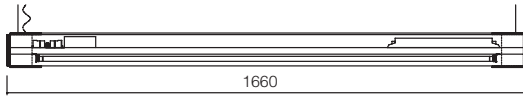

Suspension

Suspension 1X80-49-35W DIR+LED BLU IND
Suspension1X80-49-35W DIR

Suspension 1X54-28W DIR+LED BLU IND
Suspension1X54-28W DIR

Suspension 1+1X80-49-35W DIR-IND

Suspension 1+1X54-28W DIR-IND

Suspension BINARIO DIR+LED BLU IND

Suspension BINARIO DIR+LED BLU IND

Suspension1X80-49-35W IND+BIN DIR

Suspension1X54-28W IND+BIN DIR

Suspension 1X24-14W DIR

Suspension1X39-21W DIR

Suspension 10 POWERLED DIR

Suspension 10 POWERLED RGB DIR

Suspension 5 POWERLED DIR