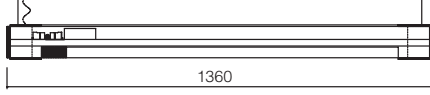

Suspension

Suspension 1X80-49-35W DIR+LED BLU IND
Suspension1X80-49-35W DIR

Suspension 1X54-28W DIR+LED BLU IND
Suspension1X54-28W DIR

Suspension 1+1X80-49-35W DIR-IND

Suspension 1+1X54-28W DIR-IND

Suspension BINARIO DIR+LED BLU IND

Suspension BINARIO DIR+LED BLU IND

Suspension1X80-49-35W IND+BIN DIR

Suspension1X54-28W IND+BIN DIR

Suspension 1X24-14W DIR

Suspension1X39-21W DIR

Suspension 10 POWERLED DIR

Suspension 10 POWERLED RGB DIR

Suspension 5 POWERLED DIR