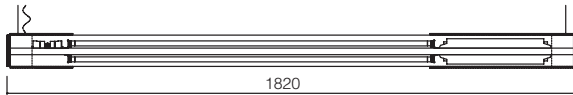

Suspension

Suspension 1X80-49-35W DIR+LED BLU IND
Suspension1X80-49-35W DIR

Suspension 1X54-28W DIR+LED BLU IND
Suspension1X54-28W DIR

Suspension 1+1X80-49-35W DIR-IND

Suspension 1+1X54-28W DIR-IND

Suspension BINARIO DIR+LED BLU IND

Suspension BINARIO DIR+LED BLU IND

Suspension1X80-49-35W IND+BIN DIR

Suspension1X54-28W IND+BIN DIR

Suspension 1X24-14W DIR

Suspension1X39-21W DIR

Suspension 10 POWERLED DIR

Suspension 10 POWERLED RGB DIR

Suspension 5 POWERLED DIR