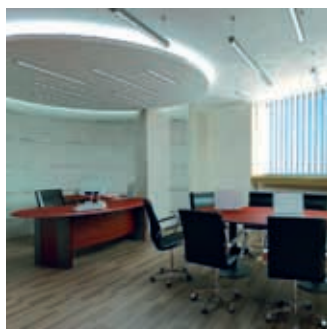

FL

Consump. CELL=A2

Minilinea B recessed			CELL
G5	FL 1x14	natural oxidised	17572
G5	FL 1x21	natural oxidised	17574
G5	FL 1x28	natural oxidised	17576
G5	FL 1x35	natural oxidised	17578

Recessed size:
14W=580x46
21W=880x46
28W=1180x46
35W=1480x46

SYSTEMS