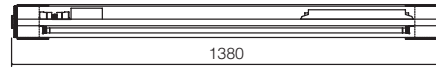

Suspension 5 POWERLED RGB DIR

Wall

Wall 1X80-49-35W DIR+LED BLU IND

Wall 1X54-28W DIR+LED BLU IND

Wall 1+1X80-49-35W DIR-IND

Wall 1+1X54-28W DIR-IND

Wall 1X80-49-35W DIR

Wall 1X54-28W DIR