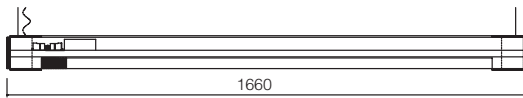

Suspension

Suspension 1X80-49-35W DIR+LED BLU IND
Suspension1X80-49-35W DIR

Suspension 1X54-28W DIR+LED BLU IND
Suspension1X54-28W DIR

Suspension 1+1X80-49-35W DIR-IND

Suspension 1+1X54-28W DIR-IND

Suspension BINARIO DIR+LED BLU IND

Suspension BINARIO DIR+LED BLU IND

Suspension1X80-49-35W IND+BIN DIR

Suspension1X54-28W IND+BIN DIR

Suspension 1X24-14W DIR

Suspension1X39-21W DIR

Suspension 10 POWERLED DIR

Suspension 10 POWERLED RGB DIR

Suspension 5 POWERLED DIR