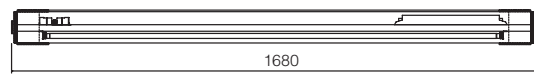

Suspension 5 POWERLED RGB DIR

Wall

Wall 1X80-49-35W DIR+LED BLU IND

Wall 1X54-28W DIR+LED BLU IND

Wall 1+1X80-49-35W DIR-IND

Wall 1+1X54-28W DIR-IND

Wall 1X80-49-35W DIR

Wall 1X54-28W DIR

Ceiling

CEILING TRACK DIR

CEILING TRACK DIR

CEILING 1X80 -49-35W DIR

CEILING 1X54 -28W DIR

CEILING 1X39 -21W DIR

CEILING 1X24 -14W DIR

Lamp available in the recessed or linear suspended version for direct lighting. Its design is at once neutral and sophisticated, reproducing elegant effects in space. Applications include offices, individual work-tops and home interiors.