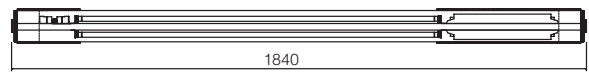

Suspension 5 POWERLED RGB DIR

Wall

Wall 1X80-49-35W DIR+LED BLU IND

Wall 1X54-28W DIR+LED BLU IND

Wall 1+1X80-49-35W DIR-IND

Wall 1+1X54-28W DIR-IND

Wall 1X80-49-35W DIR

Wall 1X54-28W DIR