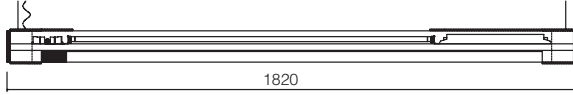

Suspension

Suspension 1X80-49-35W DIR+LED BLU IND
Suspension1X80-49-35W DIR

Suspension 1X54-28W DIR+LED BLU IND
Suspension1X54-28W DIR

Suspension 1+1X80-49-35W DIR-IND

Suspension 1+1X54-28W DIR-IND

Suspension BINARIO DIR+LED BLU IND

Suspension BINARIO DIR+LED BLU IND

Suspension1X80-49-35W IND+BIN DIR

Suspension1X54-28W IND+BIN DIR

Suspension 1X24-14W DIR

Suspension1X39-21W DIR

Suspension 10 POWERLED DIR

Suspension 10 POWERLED RGB DIR

Suspension 5 POWERLED DIR