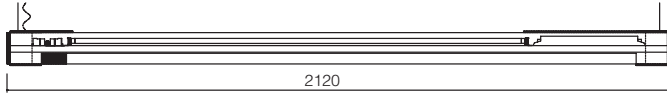

Suspension

Suspension 1X80-49-35W DIR+LED BLU IND
Suspension1X80-49-35W DIR

Suspension 1X54-28W DIR+LED BLU IND
Suspension1X54-28W DIR

Suspension 1+1X80-49-35W DIR-IND

Suspension 1+1X54-28W DIR-IND

Suspension BINARIO DIR+LED BLU IND

Suspension BINARIO DIR+LED BLU IND

Suspension1X80-49-35W IND+BIN DIR

Suspension1X54-28W IND+BIN DIR

Suspension 1X24-14W DIR

Suspension1X39-21W DIR

Suspension 10 POWERLED DIR

Suspension 10 POWERLED RGB DIR

Suspension 5 POWERLED DIR