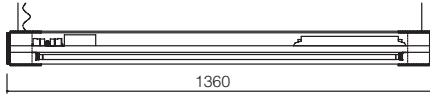

Suspension

Suspension 1X80-49-35W DIR+LED BLU IND
Suspension1X80-49-35W DIR

Suspension 1X54-28W DIR+LED BLU IND
Suspension1X54-28W DIR

Suspension 1+1X80-49-35W DIR-IND

Suspension 1+1X54-28W DIR-IND

Suspension BINARIO DIR+LED BLU IND

Suspension BINARIO DIR+LED BLU IND

Suspension1X80-49-35W IND+BIN DIR

Suspension1X54-28W IND+BIN DIR

Suspension 1X24-14W DIR

Suspension1X39-21W DIR

Suspension 10 POWERLED DIR

Suspension 10 POWERLED RGB DIR

Suspension 5 POWERLED DIR