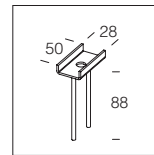

Opal diffuser
1140 **25803**
1440 **25805**
In dust-proof plexiglass. Anti-glare effect.

Ceiling tie-rod **25873**
Utilize for direct ceiling Liset installation.