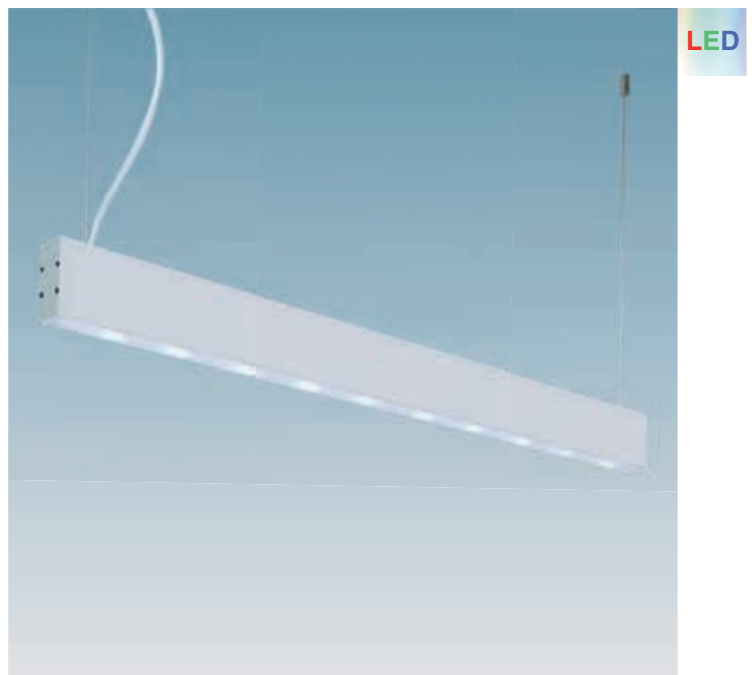

Liset suspension with POWERLED **CELL**
L = 1000 1x1,4W LED bianco natural oxidised alum. **16075**
Completed with 10 powered of 1,4W each. Price on request.

Liset suspension with POWERLED RGB **CELL**
L = 1000 10x3,2W LED RGB natural oxidised alum. **16074**
Completed with 10 LED RGB of 3,2W each. KIT2 cod 90873 is to be acquired separately (completed with plate, Master, Slave, 2 power supplies and a terminal block).