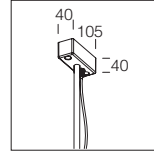

SYSTEMS

Accessories

**Powered suspension**  
100 cm **3173**  
Supplied with steel wire, millimetre adjustment device, and power cord. Max load: 20 Kg. Length 100 cm.

**Suspension with rods**  
50 cm **3177**  
Completed with rods. Max loading: 30Kg. Length: 50cm - ø10 mm.

**Suspension**  
100 cm **3171**  
Supplied with steel wire and millimetre adjustment device. Max load: 20 kg.

**Powered suspension with rods**  
50 cm **3175**  
Completed with power cord and rods. Max loading: 30Kg. ø10 mm.