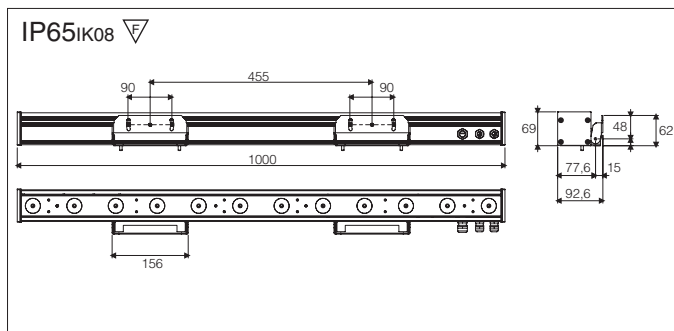

mt	Watt	colour	Code 'fosnova

Liset RGB MUTANTI wall version **CELL**
L = 1000 **12x3W LED RGB** natural oxidised alum. **16770**
Completed with adjustable bracket and 12 LED RGB of 3W each one. Beam opening: 12°, average duration: 100000h.