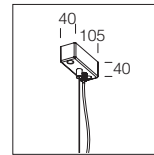

Small junction box **acc**
m. silver **5473**
It is recommended for wall/ceiling application in a single/multiple composition. Contains clamp for power connection. Latch snap.

Powered suspension with wire
100 cm **3174**
Supplied with steel wire and millimetre adjustment device and power cord. Max loading: 20Kg.