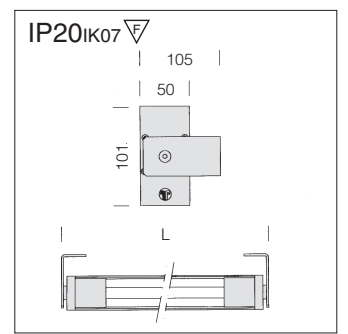

Liset RGB wall version **CELL**
L = 1020 **10x3,2W LED RGB** natural oxidised alum. **16774**
Completed with 10 LED RGB of 3,2W each. KIT2 cod 90873 is to be acquired separately (completed with plate, Master, Slave, 2 power supplies and a terminal block).