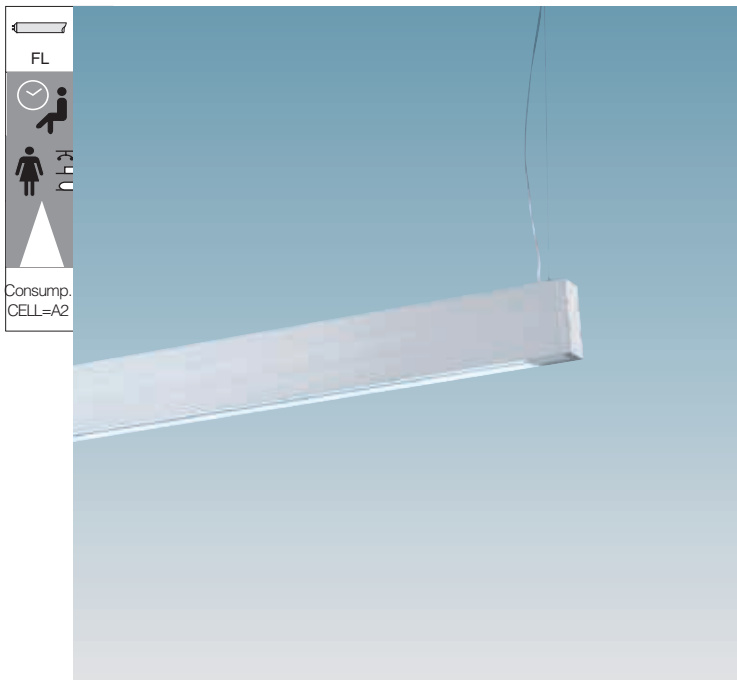

Liset suspension			CELL
L = 1360	track+LED blue	natural oxidised alum.	15978
L = 1820	FL 1x54+track	natural oxidised alum.	16175
L = 1820	FL 1+1x54	natural oxidised alum.	16473
L = 1360	FL 1x54	natural oxidised alum.	16571

Suspensions are to be acquired separately, see pag. 282