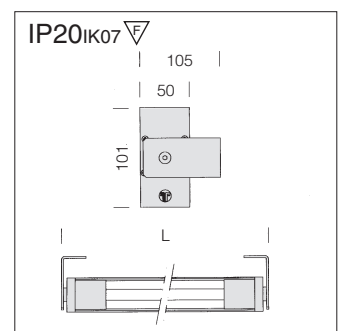

Liset LED White 6500K wall version **CELL**
L = 1020 **10x1,4W LED white** natural oxidised alum. **16772**
Completed with 10 LED WHI of 1,4W each. 6500K.

Liset LED White 3200K wall version **CELL**
L = 1020 **10x1,4W LED white** natural oxidised alum. **16778**
Completed with 10 LED WHI of 1,4W each. 3200K.