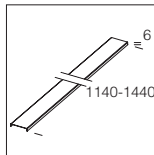

Accessories

Powered suspension
100 cm **3173**
Supplied with steel wire, millimetre adjustment device, and power cord. Max load: 20 Kg. Length 100 cm.

Suspension with rods
50 cm **3177**
Completed with rods. Max loading: 30Kg. Length: 50cm - ø10 mm.

Suspension
100 cm **3171**
Supplied with steel wire and millimetre adjustment device. Max load: 20 kg.

Powered suspension with rods
50 cm **3175**
Completed with power cord and rods. Max loading: 30Kg. ø10 mm.

Suspension galvanised
3166
Supplied with steel wire (l=1,75m) and millimetre adjustment device. Max load: 20 kg.

Suspension with wire
100 cm **3176**
Completed with steel wire and millimetre adjustment device. Max load: 20 kg.

Small junction box **acc**
m. silver **5473**
It is recommended for wall/ceiling application in a single/multiple composition. Contains clamp for power connection. Latch snap.

Powered suspension with wire
100 cm **3174**
Supplied with steel wire and millimetre adjustment device and power cord. Max loading: 20Kg.

Transparent diffuser
1140 **25802**
1440 **25804**
In dust-proof plexiglass.

Alignment brackets **25875**
Utilize for Liset installation in continuous line.

Opal diffuser
1140 **25803**
1440 **25805**
In dust-proof plexiglass. Anti-glare effect.

Ceiling tie-rod **25873**
Utilize for direct ceiling Liset installation.

Suspension wire
steel **5226**
In steel wire. For simple and powered suspension.

Compendio brackets **5383**
Steel. To be utilized for Compendio installation on Liset.

Cover for IP40
500 0,10 whi.lac. alum. **25515**
500 0,10 bla.lac. alum. **25533**
500 0,10 nat.oxy. alum. **25572**
To install when Liset is completed with track as a IP40 cover, according to CEI EN 60529 standard.

Angle joint **25874**
Utilize for Liset right angle installation.

Installation examples acc. Liset