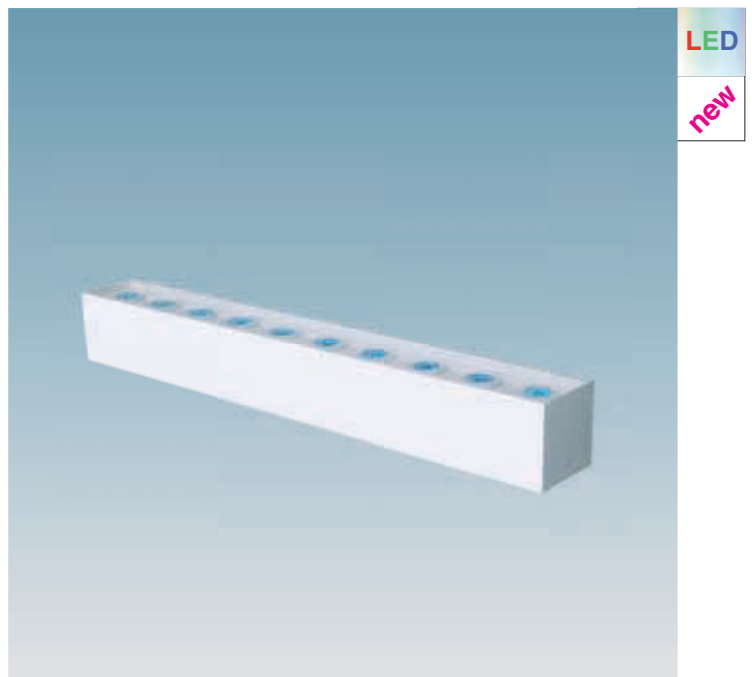

Liset IP40 POWERLED RGB **CELL**
L = 700 **10x3,8W LED RGB** white **16779**
IP40 version for interiors. Completed with 10 LED RGB of 3,2W each. Colour can be controlled through DMX interface or MASTER/SLAVE control. For the futher informations contact the head office.