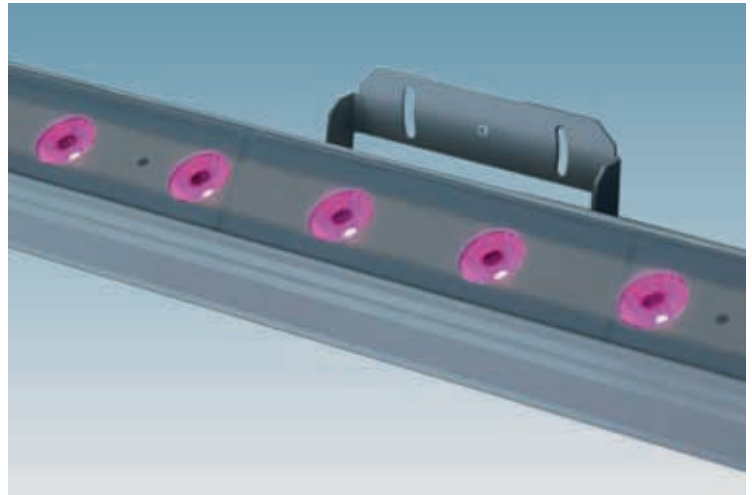

This newly developed elliptical group also offers excellent performance and colour uniformity in installations placed closer, as they can capture and convey more light.

LISET is a compact and fairly light luminaire and weatherability is guaranteed by the IP67 protection level. A functional installation system enables different positions. A standard DMX 512 digital control system, a pre-set programme selection and a master-slave mode guarantee the simple handling of all the luminaire functions.