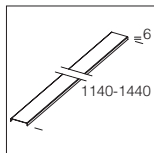

Accessories

Powered suspension
100 cm **3173**
Supplied with steel wire, millimetre adjustment device, and power cord. Max load: 20 Kg. Length 100 cm.

Suspension with rods
50 cm **3177**
Completed with rods. Max loading: 30Kg. Length: 50cm - ø10 mm.

Suspension
100 cm **3171**
Supplied with steel wire and millimetre adjustment device. Max load: 20 kg.

Powered suspension with rods
50 cm **3175**
Completed with power cord and rods. Max loading: 30Kg. ø10 mm.

Suspension galvanised
3166
Supplied with steel wire (l=1,75m) and millimetre adjustment device. Max load: 20 kg.

Suspension with wire
100 cm **3176**
Completed with steel wire and millimetre adjustment device. Max load: 20 kg.

Small junction box **acc**
m. silver **5473**
It is recommended for wall/ceiling application in a single/multiple composition. Contains clamp for power connection. Latch snap.

Powered suspension with wire
100 cm **3174**
Supplied with steel wire and millimetre adjustment device and power cord. Max loading: 20Kg.

Transparent diffuser
1140 **25802**
1440 **25804**
In dust-proof plexiglass.

Alignment brackets **25875**
Utilize for Liset installation in continuous line.

Opal diffuser
1140 **25803**
1440 **25805**
In dust-proof plexiglass. Anti-glare effect.

Ceiling tie-rod **25873**
Utilize for direct ceiling Liset installation.

Suspension wire
steel **5226**
In steel wire. For simple and powered suspension.

Compendio brackets **5383**
Steel. To be utilized for Compendio installation on Liset.

Cover for IP40
500 0,10 whi.lac. alum. **25515**
500 0,10 bla.lac. alum. **25533**
500 0,10 nat.oxy. alum. **25572**
To install when Liset is completed with track as a IP40 cover, according to CEI EN 60529 standard.

Angle joint **25874**
Utilize for Liset right angle installation.

Installation examples acc. Liset