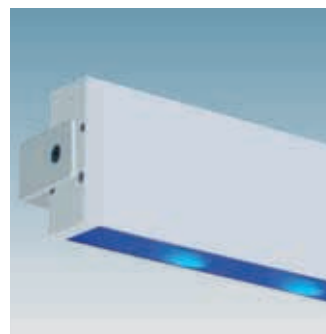

Liset RGB wall version **CELL**
L = 1020 **10x3,2W LED RGB** natural oxidised alum. **16774**
Completed with 10 LED RGB of 3,2W each. KIT2 cod 90873 is to be acquired separately (completed with plate, Master, Slave, 2 power supplies and a terminal block).