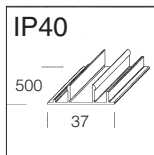

Accessories

Powered suspension
100 cm **3173**
Supplied with steel wire, millimetre adjustment device, and power cord. Max load: 20 Kg. Length 100 cm.

Suspension with rods
50 cm **3177**
Completed with rods. Max loading: 30Kg. Length: 50cm - ø10 mm.

Suspension
100 cm **3171**
Supplied with steel wire and millimetre adjustment device. Max load: 20 kg.

Powered suspension with rods
50 cm **3175**
Completed with power cord and rods. Max loading: 30Kg. ø10 mm.

Suspension galvanised
3166
Supplied with steel wire (l=1,75m) and millimetre adjustment device. Max load: 20 kg.

Suspension with wire
100 cm **3176**
Completed with steel wire and millimetre adjustment device. Max load: 20 kg.

Small junction box **acc**
m. silver **5473**
It is recommended for wall/ceiling application in a single/multiple composition. Contains clamp for power connection. Latch snap.

Powered suspension with wire
100 cm **3174**
Supplied with steel wire and millimetre adjustment device and power cord. Max loading: 20Kg.

Transparent diffuser
1140 **25802**
1440 **25804**
In dust-proof plexiglass.

Alignment brackets **25875**
Utilize for Liset installation in continuous line.

Opal diffuser
1140 **25803**
1440 **25805**
In dust-proof plexiglass. Anti-glare effect.

Ceiling tie-rod **25873**
Utilize for direct ceiling Liset installation.

Suspension wire
steel **5226**
In steel wire. For simple and powered suspension.

Compendio brackets **5383**
Steel. To be utilized for Compendio installation on Liset.

Cover for IP40
500 0,10 whi.lac. alum. **25515**
500 0,10 bla.lac. alum. **25533**
500 0,10 nat.oxy. alum. **25572**
To install when Liset is completed with track as a IP40 cover, according to CEI EN 60529 standard.

Angle joint **25874**
Utilize for Liset right angle installation.

Installation examples acc. Liset