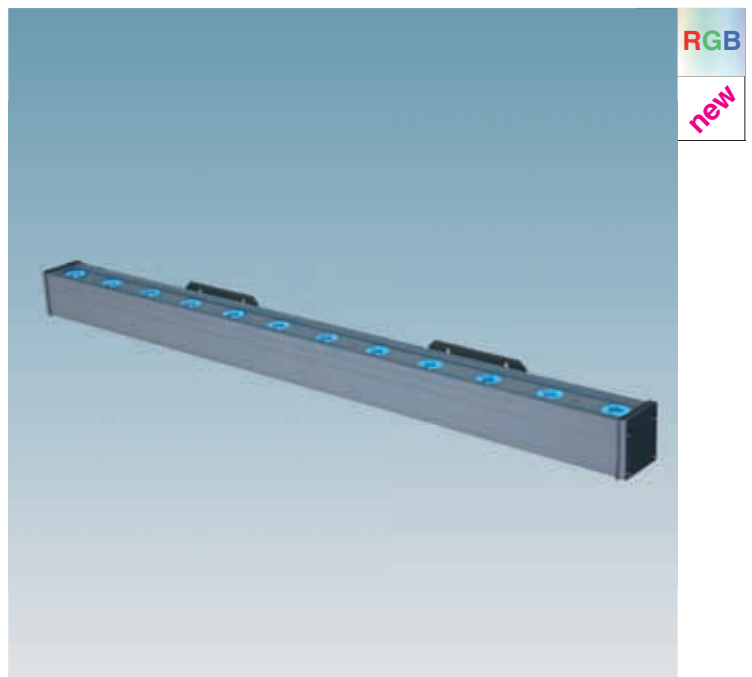

Liset IP40 POWERLED **CELL**
L = 1000 **15x1,4W LED white** white **16775**
IP40 version for interiors. Completed with 10 LED whi of 1,4W each.