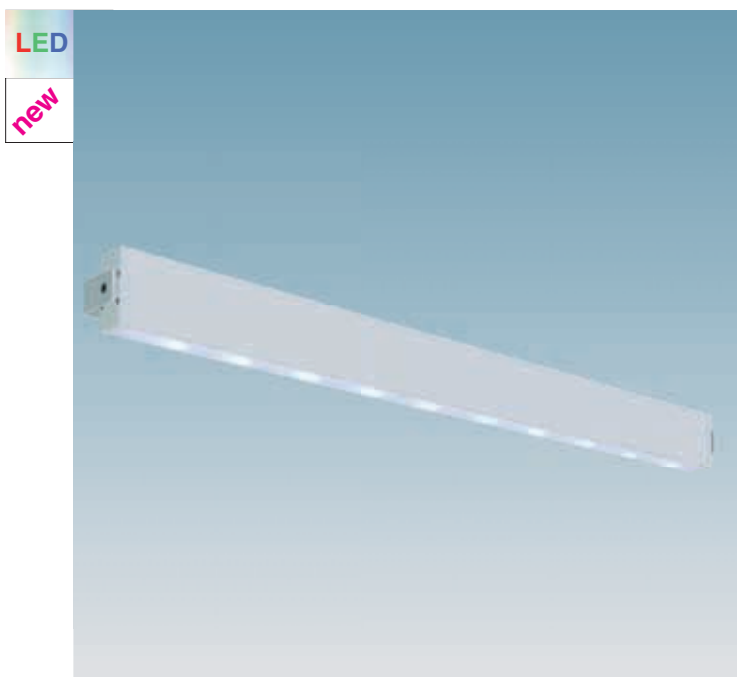

Liset LED White 6500K wall version **CELL**
L = 1020 **10x1,4W LED white** natural oxidised alum. **16772**
Completed with 10 LED WHI of 1,4W each. 6500K.

Liset LED White 3200K wall version **CELL**
L = 1020 **10x1,4W LED white** natural oxidised alum. **16778**
Completed with 10 LED WHI of 1,4W each. 3200K.