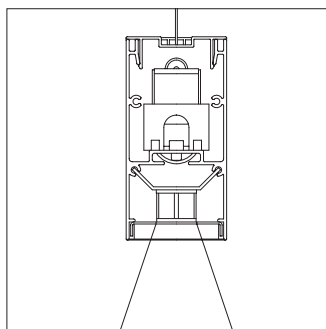

On request versions with coloured Led