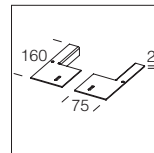

Suspension wire
steel **5226**
In steel wire. For simple and powered suspension.

Compendio brackets **5383**
Steel. To be utilized for Compendio installation on Liset.