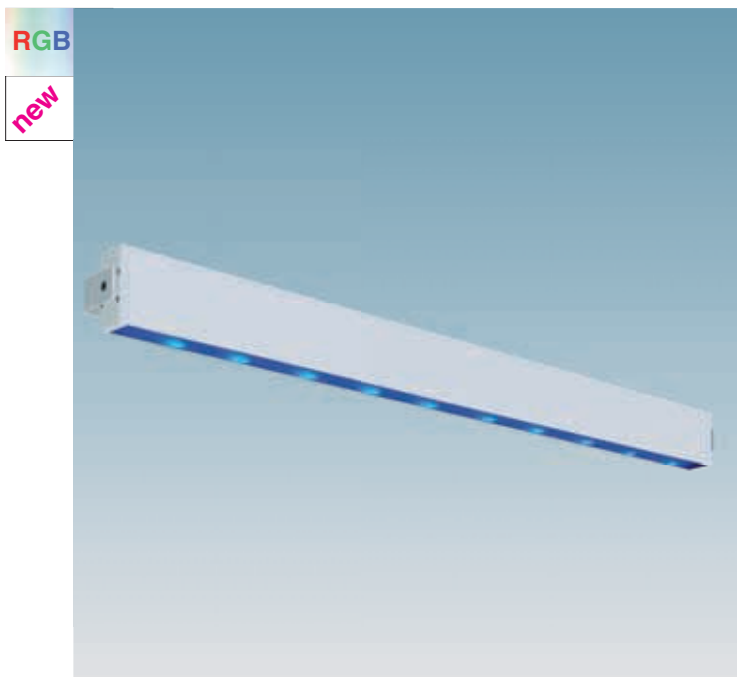

Liset RGB wall version **CELL**
L = 1020 **10x3,2W LED RGB** natural oxidised alum. **16774**
Completed with 10 LED RGB of 3,2W each. KIT2 cod 90873 is to be acquired separately (completed with plate, Master, Slave, 2 power supplies and a terminal block).