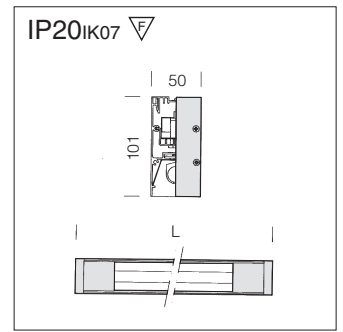

Liset suspension			CELL
L = 1360	track+LED blue	natural oxidised alum.	15978
L = 1820	FL 1x54+track	natural oxidised alum.	16175
L = 1820	FL 1+1x54	natural oxidised alum.	16473
L = 1360	FL 1x54	natural oxidised alum.	16571

Suspensions are to be acquired separately, see pag. 282