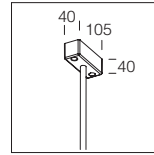

SYSTEMS

Accessories

**Powered suspension**  
100 cm **3173**  
Supplied with steel wire, millimetre adjustment device, and power cord. Max load: 20 Kg. Length 100 cm.

**Suspension with rods**  
50 cm **3177**  
Completed with rods. Max loading: 30Kg. Length: 50cm - ø10 mm.