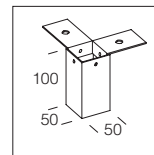

Cover for IP40
500 0,10 whi.lac. alum. **25515**
500 0,10 bla.lac. alum. **25533**
500 0,10 nat.oxy. alum. **25572**
To install when Liset is completed with track as a IP40 cover, according to CEI EN 60529 standard.