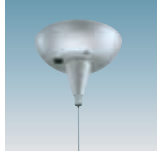

SYSTEMS

Accessories

**Powered suspension**  
100 cm **3173**  
Supplied with steel wire, millimetre adjustment device, and power cord. Max load: 20 Kg. Length 100 cm.

**Suspension with rods**  
50 cm **3177**  
Completed with rods. Max loading: 30Kg. Length: 50cm - ø10 mm.