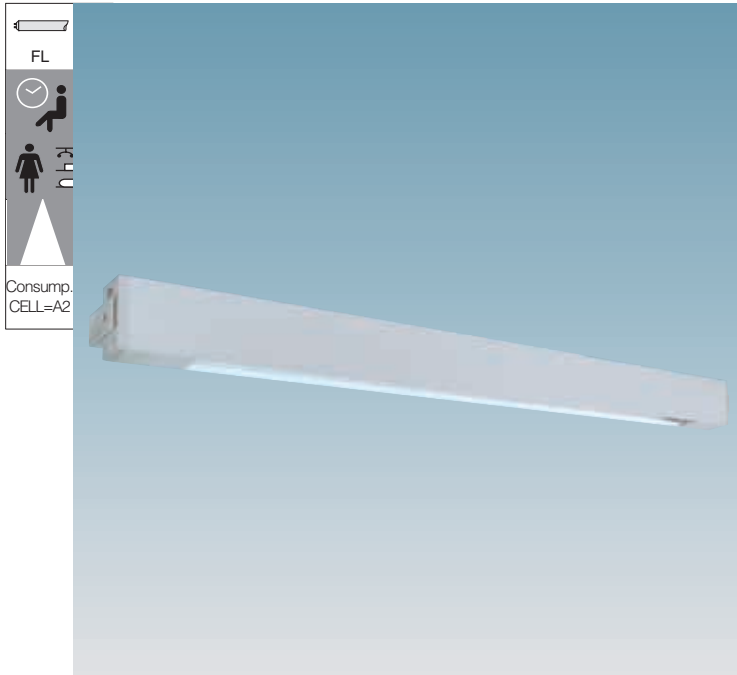

Suspensions are to be acquired separately, see pag. 282

<b>Liset wall</b>			<b>CELL</b>
L = 1840	FL 1+1x54	natural oxidised alum.	<b>16873</b>
L = 1380	FL 1x54	natural oxidised alum.	<b>16971</b>

Completed with wall brackets.