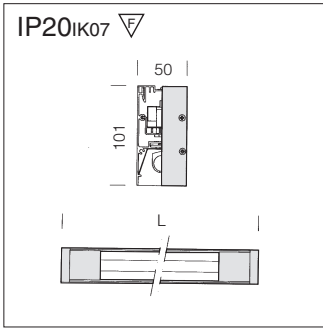

Liset ceiling version **CELL**
L = 1360 FL 1x54 natural oxidised alum. **16271**
L = 1360 direct track natural oxidised alum. **16274**
To be completed with tie-rod for the ceiling version cod. 25873

Liset suspension with LED **CELL**
L = 1360 FL 1x54+LED blue natural oxidised alum. **15976**

Liset wall with LED **CELL**
L = 1380 FL 1x54+LED blue natural oxidised alum. **16776**

On request versions with coloured Led

Liset suspension with POWERLED **CELL**
L = 1000 1x1,4W LED bianco natural oxidised alum. **16075**
Completed with 10 powered of 1,4W each. Price on request.

Liset suspension with POWERLED RGB **CELL**
L = 1000 10x3,2W LED RGB natural oxidised alum. **16074**
Completed with 10 LED RGB of 3,2W each. KIT2 cod 90873 is to be acquired separately (completed with plate, Master, Slave, 2 power supplies and a terminal block).