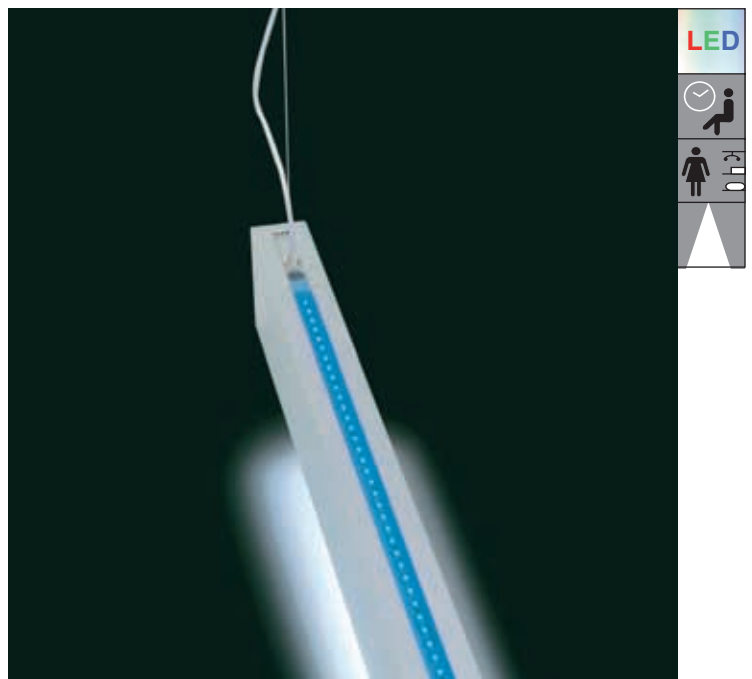

Liset suspension with LED **CELL**
L = 1360 FL 1x54+LED blue natural oxidised alum. **15976**

Liset wall with LED **CELL**
L = 1380 FL 1x54+LED blue natural oxidised alum. **16776**