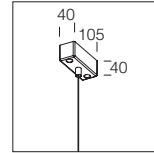

Suspension galvanised
3166
Supplied with steel wire (l=1,75m) and millimetre adjustment device. Max load: 20 kg.

Suspension with wire
100 cm **3176**
Completed with steel wire and millimetre adjustment device. Max load: 20 kg.