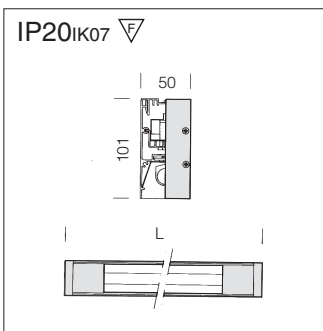

Liset ceiling version **CELL**
L = 1360 FL 1x54 natural oxidised alum. **16271**
L = 1360 direct track natural oxidised alum. **16274**
To be completed with tie-rod for the ceiling version cod. 25873