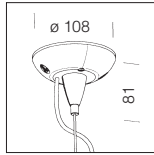

Accessories