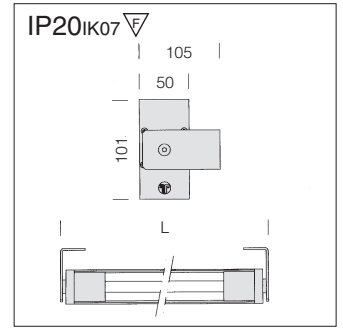

Suspensions are to be acquired separately, see pag. 282

<b>Liset wall</b>			<b>CELL</b>
L = 1840	FL 1+1x54	natural oxidised alum.	<b>16873</b>
L = 1380	FL 1x54	natural oxidised alum.	<b>16971</b>

Completed with wall brackets.

SYSTEMS

Accessories

**Powered suspension**  
100 cm **3173**  
Supplied with steel wire, millimetre adjustment device, and power cord. Max load: 20 Kg. Length 100 cm.

**Suspension with rods**  
50 cm **3177**  
Completed with rods. Max loading: 30Kg. Length: 50cm - ø10 mm.

**Suspension**  
100 cm **3171**  
Supplied with steel wire and millimetre adjustment device. Max load: 20 kg.

**Powered suspension with rods**  
50 cm **3175**  
Completed with power cord and rods. Max loading: 30Kg. ø10 mm.