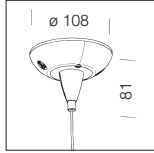

SYSTEMS

Accessories

**Powered suspension**  
100 cm **3173**  
Supplied with steel wire, millimetre adjustment device, and power cord. Max load: 20 Kg. Length 100 cm.

**Suspension with rods**  
50 cm **3177**  
Completed with rods. Max loading: 30Kg. Length: 50cm - ø10 mm.