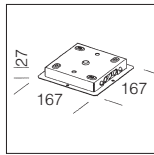

Accessories

Powered suspension
100 cm **3173**
Supplied with steel wire, millimetre adjustment device, and power cord. Max load: 20 Kg. Length 100 cm.

Suspension with rods
50 cm **3177**
Completed with rods. Max loading: 30Kg. Length: 50cm - ø10 mm.

Suspension
100 cm **3171**
Supplied with steel wire and millimetre adjustment device. Max load: 20 kg.

Powered suspension with rods
50 cm **3175**
Completed with power cord and rods. Max loading: 30Kg. ø10 mm.

Suspension galvanised
3166
Supplied with steel wire (l=1,75m) and millimetre adjustment device. Max load: 20 kg.

Suspension with wire
100 cm **3176**
Completed with steel wire and millimetre adjustment device. Max load: 20 kg.

Small junction box **acc**
m. silver **5473**
It is recommended for wall/ceiling application in a single/multiple composition. Contains clamp for power connection. Latch snap.

Powered suspension with wire
100 cm **3174**
Supplied with steel wire and millimetre adjustment device and power cord. Max loading: 20Kg.

Transparent diffuser
1140 **25802**
1440 **25804**
In dust-proof plexiglass.

Alignment brackets **25875**
Utilize for Liset installation in continuous line.

Opal diffuser
1140 **25803**
1440 **25805**
In dust-proof plexiglass. Anti-glare effect.

Ceiling tie-rod **25873**
Utilize for direct ceiling Liset installation.

Suspension wire
steel **5226**
In steel wire. For simple and powered suspension.

Compendio brackets **5383**
Steel. To be utilized for Compendio installation on Liset.

Cover for IP40
500 0,10 whi.lac. alum. **25515**
500 0,10 bla.lac. alum. **25533**
500 0,10 nat.oxy. alum. **25572**
To install when Liset is completed with track as a IP40 cover, according to CEI EN 60529 standard.

Angle joint **25874**
Utilize for Liset right angle installation.

Installation examples acc. Liset