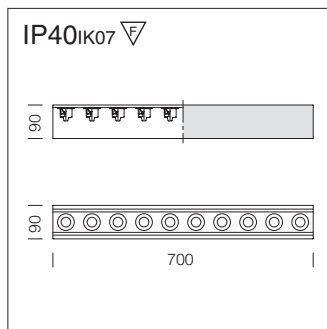

Liset IP40 POWERLED **CELL**
L = 1000 **15x1,4W LED white** white **16775**
IP40 version for interiors. Completed with 10 LED whi of 1,4W each.