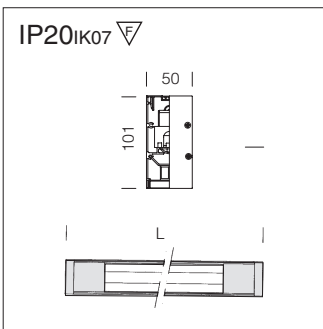

On request versions with coloured Led