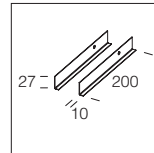

Transparent diffuser
1140 **25802**
1440 **25804**
In dust-proof plexiglass.

Alignment brackets **25875**
Utilize for Liset installation in continuous line.