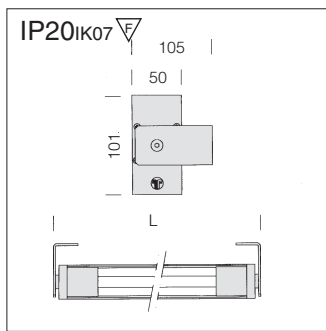

Suspensions are to be acquired separately, see pag. 282

<b>Liset wall</b>			<b>CELL</b>
L = 1840	FL 1+1x54	natural oxidised alum.	<b>16873</b>
L = 1380	FL 1x54	natural oxidised alum.	<b>16971</b>

Completed with wall brackets.

**Liset ceiling version** **CELL**  
 L = 1360 FL 1x54 natural oxidised alum. **16271**  
 L = 1360 direct track natural oxidised alum. **16274**  
 To be completed with tie-rod for the ceiling version cod. 25873

SYSTEMS

Accessories

**Powered suspension**  
100 cm **3173**  
Supplied with steel wire, millimetre adjustment device, and power cord. Max load: 20 Kg. Length 100 cm.

**Suspension with rods**  
50 cm **3177**  
Completed with rods. Max loading: 30Kg. Length: 50cm - ø10 mm.

**Suspension**  
100 cm **3171**  
Supplied with steel wire and millimetre adjustment device. Max load: 20 kg.

**Powered suspension with rods**  
50 cm **3175**  
Completed with power cord and rods. Max loading: 30Kg. ø10 mm.