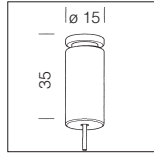

Accessories

Powered suspension
100 cm **3173**
Supplied with steel wire, millimetre adjustment device, and power cord. Max load: 20 Kg. Length 100 cm.

Suspension with rods
50 cm **3177**
Completed with rods. Max loading: 30Kg. Length: 50cm - ø10 mm.

Suspension
100 cm **3171**
Supplied with steel wire and millimetre adjustment device. Max load: 20 kg.

Powered suspension with rods
50 cm **3175**
Completed with power cord and rods. Max loading: 30Kg. ø10 mm.

Suspension galvanised
3166
Supplied with steel wire (l=1,75m) and millimetre adjustment device. Max load: 20 kg.

Suspension with wire
100 cm **3176**
Completed with steel wire and millimetre adjustment device. Max load: 20 kg.

Small junction box **acc**
m. silver **5473**
It is recommended for wall/ceiling application in a single/multiple composition. Contains clamp for power connection. Latch snap.

Powered suspension with wire
100 cm **3174**
Supplied with steel wire and millimetre adjustment device and power cord. Max loading: 20Kg.

Transparent diffuser
1140 **25802**
1440 **25804**
In dust-proof plexiglass.

Alignment brackets **25875**
Utilize for Liset installation in continuous line.

Opal diffuser
1140 **25803**
1440 **25805**
In dust-proof plexiglass. Anti-glare effect.

Ceiling tie-rod **25873**
Utilize for direct ceiling Liset installation.

Suspension wire
steel **5226**
In steel wire. For simple and powered suspension.

Compendio brackets **5383**
Steel. To be utilized for Compendio installation on Liset.

Cover for IP40
500 0,10 whi.lac. alum. **25515**
500 0,10 bla.lac. alum. **25533**
500 0,10 nat.oxy. alum. **25572**
To install when Liset is completed with track as a IP40 cover, according to CEI EN 60529 standard.

Angle joint **25874**
Utilize for Liset right angle installation.

Installation examples acc. Liset