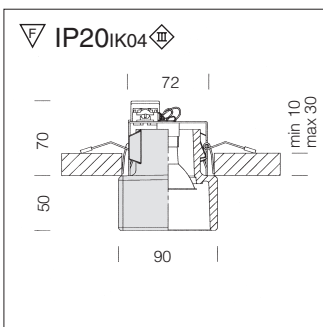

Series of small-size recessed spotlights which produce different colour light effects.

Housing: Coloured glass with steel structure, supporting the terminal block and recessed mounting brackets.

Lampholder: Ceramic with silver-plated contacts.

Regulations: Manufactured in accordance with EN 60598-1-CEI 34-21 standards. Degree of protection in accordance with EN60529 standard

Crystal 3 - transparent

					S+L
E27	50	PAR20	0,4	white	60711
E27	50	PAR20	0,4	aqua marine	60730
E27	50	PAR20	0,4	amber	60790
E27	50	PAR20	0,4	light blue	60760

Crystal 3 - matt

					S+L
E 27	50	PAR20	0,4	white	60710
E 27	50	PAR20	0,4	blue	60787
E 27	50	PAR20	0,4	aqua marine	60731
E 27	50	PAR20	0,4	amber	60791
E 27	50	PAR20	0,4	green	60743
E 27	50	PAR20	0,4	pink	60725
E 27	50	PAR20	0,4	yellow	60756

RECESSED DOWN LIGHTS

Crystal 4 - transparent 12 volt

					S+L
GU5,3	35	DICR-IRC	0,4	white	60810
GU5,3	35	DICR-IRC	0,4	aqua marine	60832
GU5,3	35	DICR-IRC	0,4	amber	60892
GU5,3	35	DICR-IRC	0,4	light blue	60862

Crystal 4 - matt

					S+L
GU5,3	35	DICR-IRC	0,4	white	60811
GU5,3	35	DICR-IRC	0,4	blue	60885
GU5,3	35	DICR-IRC	0,4	aqua marine	60833
GU5,3	35	DICR-IRC	0,4	amber	60895
GU5,3	35	DICR-IRC	0,4	green	60847
GU5,3	35	DICR-IRC	0,4	pink	60829
GU5,3	35	DICR-IRC	0,4	yellow	60859