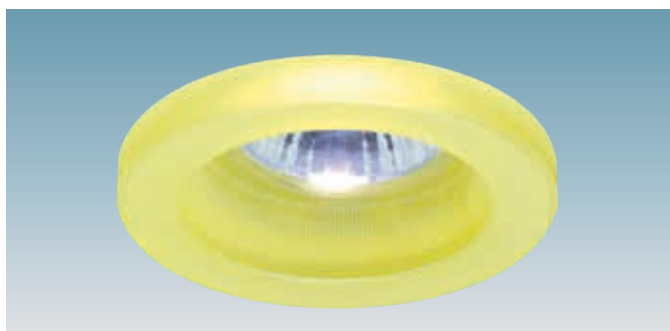

Cristal 2 - 230v					S+L
E27	50	PAR20	0,6	white	60610
E27	50	PAR20	0,6	blue	60689
E27	50	PAR20	0,6	pink	60622
E27	50	PAR20	0,6	green	60645
E27	50	PAR20	0,6	amber	60696
E27	50	PAR20	0,6	yellow	60655