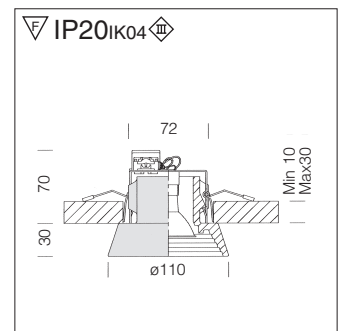

Lampholder: Ceramic with silver-plated contacts.

Electric gear: Mains 230v operated or with transformer for the DICR version.

Regulations: Manufactured in accordance with EN 60598-1-CEI 34-21 standards. Degree of protection in accordance with EN60529 standard.

base	Watt	lamp	weight kg	colour	Code Fosnova
------	------	------	--------------	--------	-----------------

3000K

5000h

 4400cd

Ø 82

230

Cristal 1					S+L
GU5,3	35	DICR-IRC	0,4	white	60515
GU5,3	35	DICR-IRC	0,4	blue	60580
GU5,3	35	DICR-IRC	0,4	pink	60527
GU5,3	35	DICR-IRC	0,4	green	60542