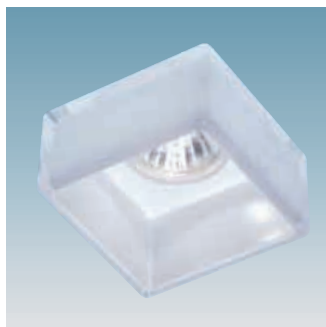

Series of small-size recessed spotlights which produce different colour light effects.

Housing: Coloured glass with steel structure, supporting the terminal block and recessed mounting brackets.

Lampholder: Ceramic with silver-plated contacts.

Regulations: Manufactured in accordance with EN 60598-1-CEI 34-21 standards. Degree of protection in accordance with EN60529 standard

Crystal 3 - transparent

					S+L
E27	50	PAR20	0,4	white	60711
E27	50	PAR20	0,4	aqua marine	60730
E27	50	PAR20	0,4	amber	60790
E27	50	PAR20	0,4	light blue	60760

Crystal 3 - matt

					S+L
E 27	50	PAR20	0,4	white	60710
E 27	50	PAR20	0,4	blue	60787
E 27	50	PAR20	0,4	aqua marine	60731
E 27	50	PAR20	0,4	amber	60791
E 27	50	PAR20	0,4	green	60743
E 27	50	PAR20	0,4	pink	60725
E 27	50	PAR20	0,4	yellow	60756

RECESSED DOWN LIGHTS

Crystal 4 - transparent 12 volt

					S+L
GU5,3	35	DICR-IRC	0,4	white	60810
GU5,3	35	DICR-IRC	0,4	aqua marine	60832
GU5,3	35	DICR-IRC	0,4	amber	60892
GU5,3	35	DICR-IRC	0,4	light blue	60862

Crystal 4 - matt

					S+L
GU5,3	35	DICR-IRC	0,4	white	60811
GU5,3	35	DICR-IRC	0,4	blue	60885
GU5,3	35	DICR-IRC	0,4	aqua marine	60833
GU5,3	35	DICR-IRC	0,4	amber	60895
GU5,3	35	DICR-IRC	0,4	green	60847
GU5,3	35	DICR-IRC	0,4	pink	60829
GU5,3	35	DICR-IRC	0,4	yellow	60859