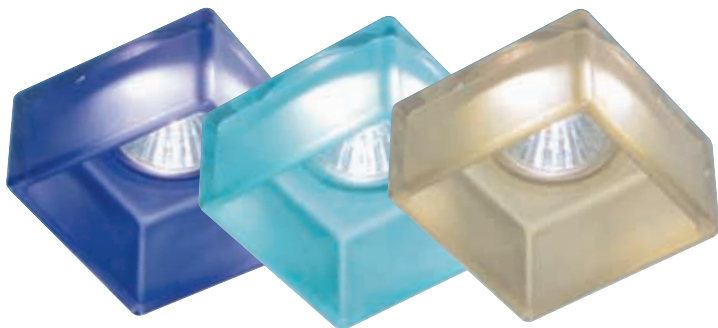

Crystal 4 - transparent 12 volt

					S+L
GU5,3	35	DICR-IRC	0,4	white	60810
GU5,3	35	DICR-IRC	0,4	aqua marine	60832
GU5,3	35	DICR-IRC	0,4	amber	60892
GU5,3	35	DICR-IRC	0,4	light blue	60862