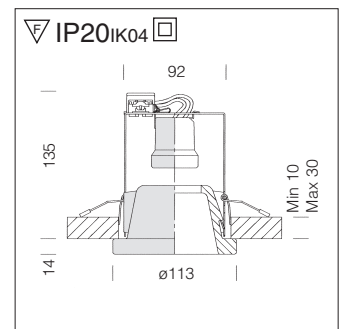

Cristal 2 - 230v					S+L
E27	50	PAR20	0,6	white	60610
E27	50	PAR20	0,6	blue	60689
E27	50	PAR20	0,6	pink	60622
E27	50	PAR20	0,6	green	60645
E27	50	PAR20	0,6	amber	60696
E27	50	PAR20	0,6	yellow	60655