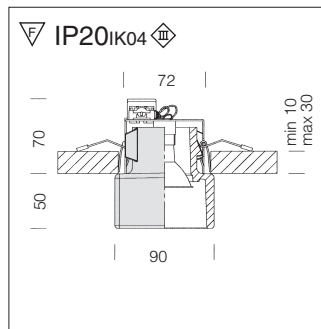

Crystal 4 - transparent 12 volt

					S+L
GU5,3	35	DICR-IRC	0,4	white	60810
GU5,3	35	DICR-IRC	0,4	aqua marine	60832
GU5,3	35	DICR-IRC	0,4	amber	60892
GU5,3	35	DICR-IRC	0,4	light blue	60862