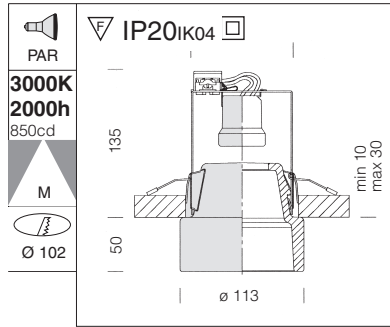

Series of small-size recessed spotlights which produce different colour light effects.

Housing: Coloured glass with steel structure, supporting the terminal block and recessed mounting brackets.

Lampholder: Ceramic with silver-plated contacts.

Regulations: Manufactured in accordance with EN 60598-1-CEI 34-21 standards. Degree of protection in accordance with EN60529 standard

Crystal 3 - transparent

					S+L
E27	50	PAR20	0,4	white	60711
E27	50	PAR20	0,4	aqua marine	60730
E27	50	PAR20	0,4	amber	60790
E27	50	PAR20	0,4	light blue	60760