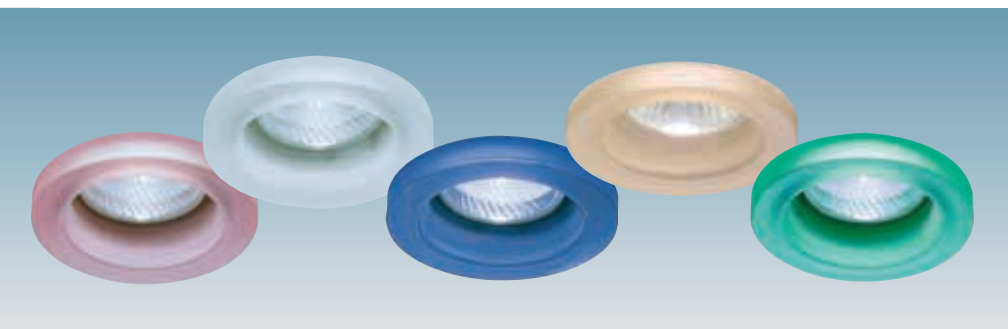

Cristal 2 - 230v					S+L
E27	50	PAR20	0,6	white	60610
E27	50	PAR20	0,6	blue	60689
E27	50	PAR20	0,6	pink	60622
E27	50	PAR20	0,6	green	60645
E27	50	PAR20	0,6	amber	60696
E27	50	PAR20	0,6	yellow	60655