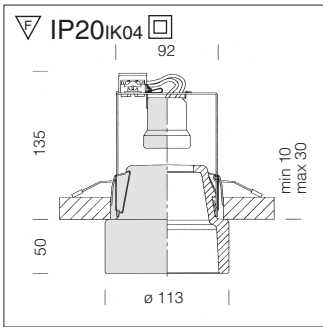

Series of small-size recessed spotlights which produce different colour light effects.

Housing: Coloured glass with steel structure, supporting the terminal block and recessed mounting brackets.

Lampholder: Ceramic with silver-plated contacts.

Regulations: Manufactured in accordance with EN 60598-1-CEI 34-21 standards. Degree of protection in accordance with EN60529 standard

Crystal 3 - transparent

					S+L
E27	50	PAR20	0,4	white	60711
E27	50	PAR20	0,4	aqua marine	60730
E27	50	PAR20	0,4	amber	60790
E27	50	PAR20	0,4	light blue	60760

Crystal 3 - matt

					S+L
E 27	50	PAR20	0,4	white	60710
E 27	50	PAR20	0,4	blue	60787
E 27	50	PAR20	0,4	aqua marine	60731
E 27	50	PAR20	0,4	amber	60791
E 27	50	PAR20	0,4	green	60743
E 27	50	PAR20	0,4	pink	60725
E 27	50	PAR20	0,4	yellow	60756

RECESSED DOWN LIGHTS

Crystal 4 - transparent 12 volt

					S+L
GU5,3	35	DICR-IRC	0,4	white	60810
GU5,3	35	DICR-IRC	0,4	aqua marine	60832
GU5,3	35	DICR-IRC	0,4	amber	60892
GU5,3	35	DICR-IRC	0,4	light blue	60862

Crystal 4 - matt

					S+L
GU5,3	35	DICR-IRC	0,4	white	60811
GU5,3	35	DICR-IRC	0,4	blue	60885
GU5,3	35	DICR-IRC	0,4	aqua marine	60833
GU5,3	35	DICR-IRC	0,4	amber	60895
GU5,3	35	DICR-IRC	0,4	green	60847
GU5,3	35	DICR-IRC	0,4	pink	60829
GU5,3	35	DICR-IRC	0,4	yellow	60859