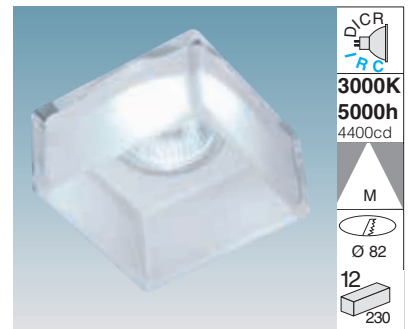

Crystal 4 - transparent 12 volt

					S+L
GU5,3	35	DICR-IRC	0,4	white	60810
GU5,3	35	DICR-IRC	0,4	aqua marine	60832
GU5,3	35	DICR-IRC	0,4	amber	60892
GU5,3	35	DICR-IRC	0,4	light blue	60862