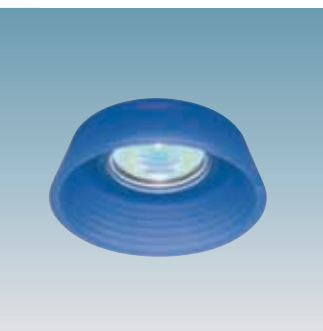

Lampholder: Ceramic with silver-plated contacts.

Electric gear: Mains 230v operated or with transformer for the DICR version.

Regulations: Manufactured in accordance with EN 60598-1-CEI 34-21 standards. Degree of protection in accordance with EN60529 standard.

base	Watt	lamp	weight kg	colour	Code Fosnova
------	------	------	--------------	--------	-----------------

3000K

5000h

 4400cd

Ø 82

230

Cristal 1					S+L
GU5,3	35	DICR-IRC	0,4	white	60515
GU5,3	35	DICR-IRC	0,4	blue	60580
GU5,3	35	DICR-IRC	0,4	pink	60527
GU5,3	35	DICR-IRC	0,4	green	60542

3000K

2000h

 850cd

PAR 20

Ø 102

Cristal 2 - 230v					S+L
E27	50	PAR20	0,6	white	60610
E27	50	PAR20	0,6	blue	60689
E27	50	PAR20	0,6	pink	60622
E27	50	PAR20	0,6	green	60645
E27	50	PAR20	0,6	amber	60696
E27	50	PAR20	0,6	yellow	60655

Series of small-size recessed spotlights which produce different colour light effects.

Housing: Coloured glass with steel structure, supporting the terminal block and recessed mounting brackets.

Lampholder: Ceramic with silver-plated contacts.