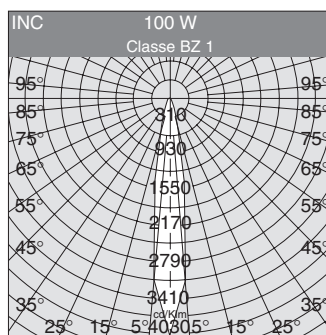

"Bicocca" University - Milan

base	Watt	lamp	weight kg	colour	Code
					Fosnova

Cast "A+F" **S**

E27	100/20	INC/FLC	1,0	white	400611
E27	100/20	INC/FLC	1,0	m. silver	400671

Standard version with anodized aluminium reflector. For silver cup lamps.
Adjustable focus: pos. 1 medium beam - pos. 2 narrow beam.
With base for installation.

Cast "A+H" **S**

E27	20	D-EL-R	0,9	white	400719
E27	20	D-EL-R	0,9	m. silver	400779

Standard version with lamp cover in painted aluminium. Lamp and reflector are perfectly integrated, with optimized lighting features. With base for installation.

Conveyor Ø mm 150

white	5221
black	5231
m. silver	5278

To convey the light beam in one direction. For ALO, JMT.

Coloured Glass Ø mm 131

yellow	5248
red	5250
green	5249
blue	5246

For ALO, JMT, AR 111.

Conveyor Ø mm 183