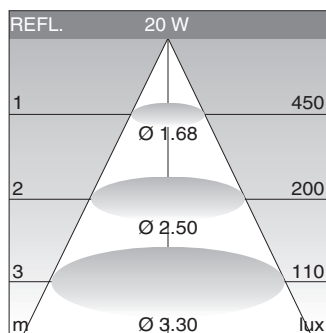

"Bicocca" University - Milan

base	Watt	lamp	weight kg	colour	Code
					Fosnova

Cast "A+F" **S**

E27	100/20	INC/FLC	1,0	white	400611
E27	100/20	INC/FLC	1,0	m. silver	400671

Standard version with anodized aluminium reflector. For silver cup lamps.
Adjustable focus: pos. 1 medium beam - pos. 2 narrow beam.
With base for installation.

Cast "A+H" **S**

E27	20	D-EL-R	0,9	white	400719
E27	20	D-EL-R	0,9	m. silver	400779

Standard version with lamp cover in painted aluminium. Lamp and reflector are perfectly integrated, with optimized lighting features. With base for installation.