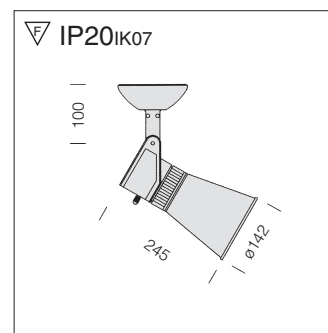

"Bicocca" University - Milan

base	Watt	lamp	weight kg	colour	Code
					Fosnova

Cast "A+F" **S**

E27	100/20	INC/FLC	1,0	white	400611
E27	100/20	INC/FLC	1,0	m. silver	400671

Standard version with anodized aluminium reflector. For silver cup lamps.
Adjustable focus: pos. 1 medium beam - pos. 2 narrow beam.
With base for installation.

Cast "A+H" **S**

E27	20	D-EL-R	0,9	white	400719
E27	20	D-EL-R	0,9	m. silver	400779

Standard version with lamp cover in painted aluminium. Lamp and reflector are perfectly integrated, with optimized lighting features. With base for installation.