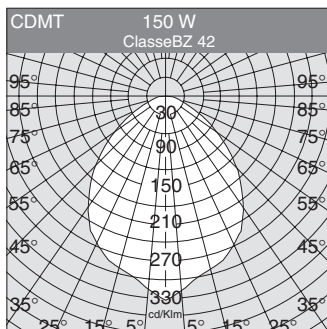

Printed glass

5486