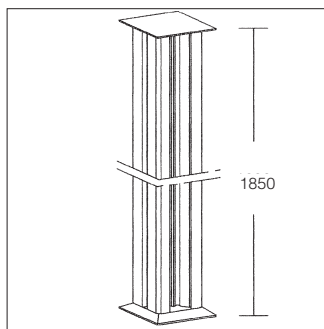

Multiple possibilities for Compendio usage also allows the installation of the floor version on the EMPIRE column. If it's not possible to fix it with screw anchors, add a hard plate proportional to its height.

S. Cristina University - Bologna

Upright for Compendio with FL1x36
 L=1850m **5476**
 Aluminium upright. Complete with mount for Compendio and base to be attached to the floor.

Plate for Living series
600094
 Plate with on/off switch can be installed.
Price on request .