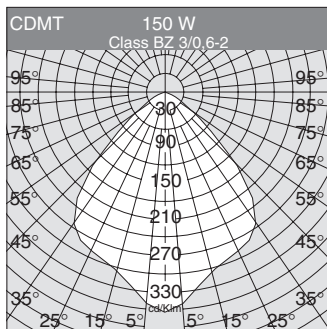

Coloured filter

- red 5480
- yellow 5481
- blue 5482

Coloured glass with dichroic treatment. Designed to create evocative light effects.