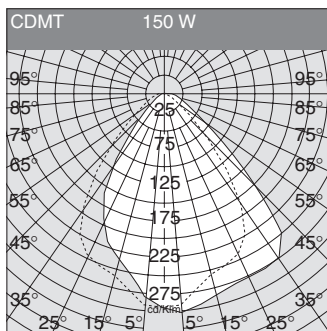

Optical accessories

Conveyor

5477

To convey the light beam in one direction.

Matt glass

5489

Anti-glare wide-beam matt glass.