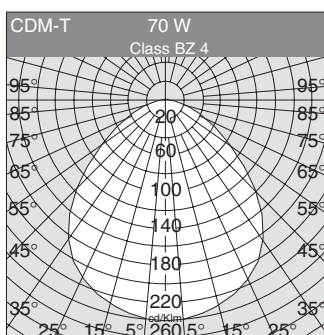

S. Cristina University - Bologna

Upright for Compendio with FL1x36
 L=1850m **5476**
 Aluminium upright. Complete with mount for Compendio and base to be attached to the floor.

Plate for Living series
600094
 Plate with on/off switch can be installed.
Price on request .