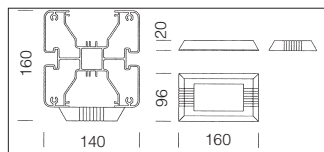

S. Cristina University - Bologna

Upright for Compendio with FL1x36
 L=1850m **5476**
 Aluminium upright. Complete with mount for Compendio and base to be attached to the floor.

Plate for Living series
600094
 Plate with on/off switch can be installed.
Price on request .