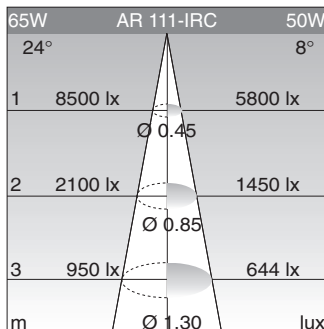

S. Cristina University - Bologna

Upright for Compendio with FL1x36
 L=1850m **5476**
 Aluminium upright. Complete with mount for Compendio and base to be attached to the floor.

Plate for Living series
600094
 Plate with on/off switch can be installed.
Price on request .