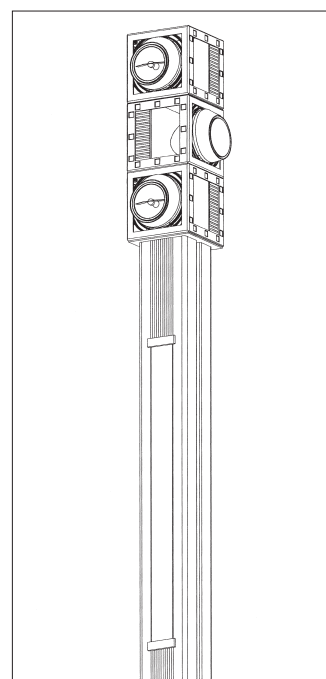

Multiple possibilities for Compendio usage also allows the installation of the floor version on the EMPIRE column. If it's not possible to fix it with screw anchors, add a hard plate proportional to its height.

S. Cristina University - Bologna

Upright for Compendio with FL1x36
 L=1850m **5476**
 Aluminium upright. Complete with mount for Compendio and base to be attached to the floor.

Plate for Living series
600094
 Plate with on/off switch can be installed.
Price on request .

Special version

Optical accessories

Conveyor

5477

To convey the light beam in one direction.

Matt glass

5489

Anti-glare wide-beam matt glass.

Baffle louvre

5478

In steel. It limits glare and allows the light beam to be directed.

Mesh to dissipate heat

5493

According to regulations, the use of a mesh, at a distance of 0.80 metres, produces a temperature decrease of 20°C.