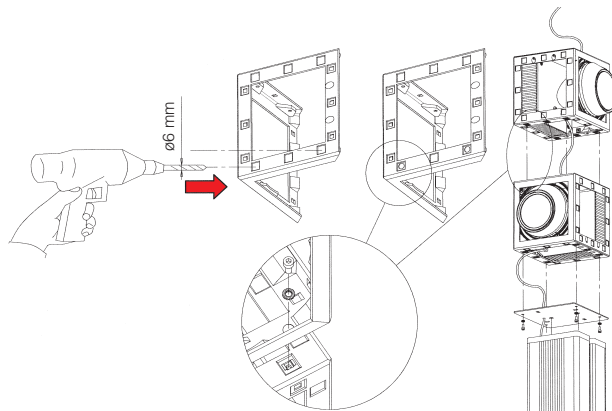

Multiple possibilities for Compendio usage also allows the installation of the floor version on the EMPIRE column. If it's not possible to fix it with screw anchors, add a hard plate proportional to its height.

S. Cristina University - Bologna

Upright for Compendio with FL1x36
 L=1850m **5476**
 Aluminium upright. Complete with mount for Compendio and base to be attached to the floor.

Plate for Living series
600094
 Plate with on/off switch can be installed.
Price on request .