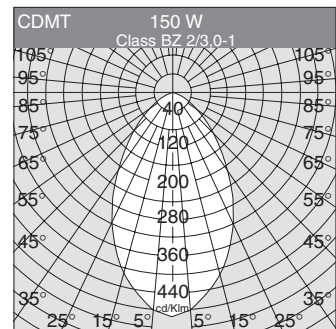

Medium reflector

5487

Medium optics. Equipped with clear glass. Replaces standard optic if required.