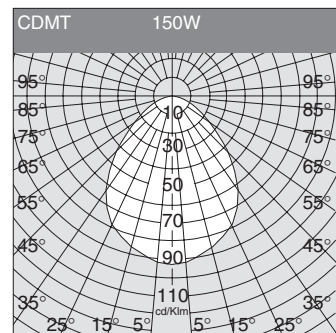

Baffle louvre

5478

In steel. It limits glare and allows the light beam to be directed.

Mesh to dissipate heat

5493

According to regulations, the use of a mesh, at a distance of 0.80 metres, produces a temperature decrease of 20°C.