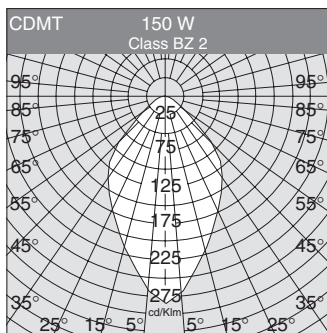

Baffle louvre

5478

In steel. It limits glare and allows the light beam to be directed.

Mesh to dissipate heat

5493

According to regulations, the use of a mesh, at a distance of 0.80 metres, produces a temperature decrease of 20°C.