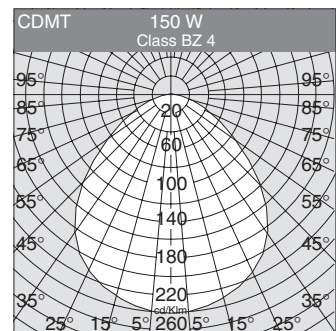

Baffle louvre

5478

In steel. It limits glare and allows the light beam to be directed.

Mesh to dissipate heat

5493

According to regulations, the use of a mesh, at a distance of 0.80 metres, produces a temperature decrease of 20°C.