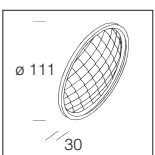

Printed glass

5486