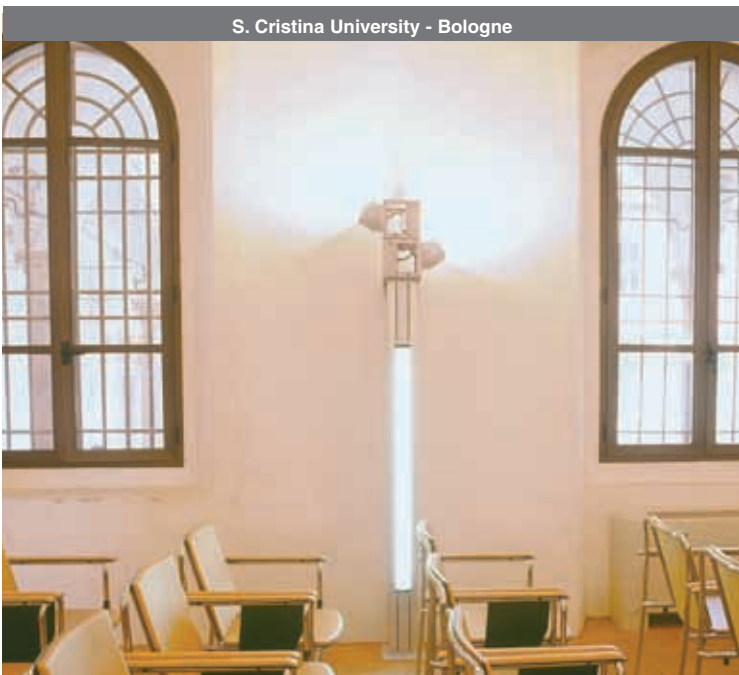

Multiple possibilities for Compendio usage also allows the installation of the floor version on the EMPIRE column. If it's not possible to fix it with screw anchors, add a hard plate proportional to its height.

Special version

Optical accessories

Conveyor

5477

To convey the light beam in one direction.

Matt glass

5489

Anti-glare wide-beam matt glass.

Baffle louvre

5478

In steel. It limits glare and allows the light beam to be directed.

Mesh to dissipate heat

5493

According to regulations, the use of a mesh, at a distance of 0.80 metres, produces a temperature decrease of 20°C.