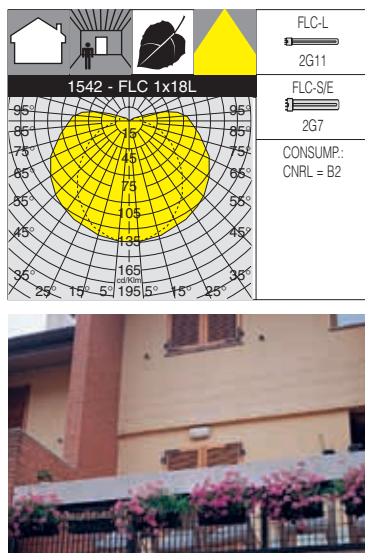

**Electric gear:** 230V/50Hz power supply.

**Equipment:** with mounting plate.

		1289 Small			
		CNL		Lamps (Ta=25°C)	
wattage	colour	weight	code	weight	code
FLC 2x9S	white	1.00	420850-00		
				Kelvin - ølm - Ra	
				4000K - 600lm - Ra 1b	