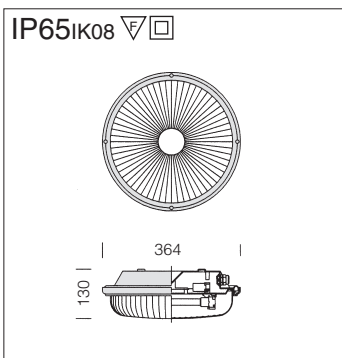

**Electric gear:** 230V/50Hz power supply.

**Equipment:** with mounting plate.

		1289 Small			
		CNL		Lamps (Ta=25°C)	
wattage	colour	weight	code	weight	code
FLC 2x9S	white	1.00	420850-00		
				Kelvin - ølm - Ra	
				4000K - 600lm - Ra 1b	

		1542 Orma					
		CNL		CNL-E		Lamps (Ta=25°C)	
wattage	colour	weight	code	weight	code	weight	code
FLC 1x18L	grey	1.20	427541-00				
FLC 1x11S/E	grey			1.85	427550-00		
				Kelvin - ølm - Ra			
						4000K - 1200lm - Ra 1b	
						4000K - 1200lm - Ra 1b	

**Electric gear:** 230V/50Hz power supply

1541 Cubo						
		CNRL		CNL-E		Lamps (Ta=25°C)
wattage	colour	weight	code	weight	code	Kelvin - ølm - Ra
FLC 2x18L	grey	1.80	427442-00			4000K - 1200lm - Ra 1b
FC 22	grey	1.80	427444-00			4000K - 1250lm - Ra 1b
FLC 2x11S/E	grey			2.45	427450-00	4000K - 900lm - Ra 1b