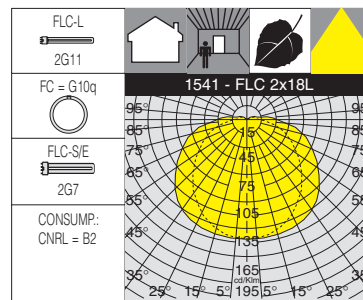

**Electric gear:** 230V/50Hz power supply.

**Equipment:** with mounting plate.

		1289 Small			
		CNL		Lamps (Ta=25°C)	
wattage	colour	weight	code	weight	code
FLC 2x9S	white	1.00	420850-00		
				Kelvin - ølm - Ra	
				4000K - 600lm - Ra 1b	

		1542 Orma					
		CNL		CNL-E		Lamps (Ta=25°C)	
wattage	colour	weight	code	weight	code	weight	code
FLC 1x18L	grey	1.20	427541-00				
FLC 1x11S/E	grey			1.85	427550-00		
				Kelvin - ølm - Ra			
						4000K - 1200lm - Ra 1b	
						4000K - 1200lm - Ra 1b	

**Electric gear:** 230V/50Hz power supply

1541 Cubo						
		CNRL		CNL-E		Lamps (Ta=25°C)
wattage	colour	weight	code	weight	code	Kelvin - ølm - Ra
FLC 2x18L	grey	1.80	427442-00			4000K - 1200lm - Ra 1b
FC 22	grey	1.80	427444-00			4000K - 1250lm - Ra 1b
FLC 2x11S/E	grey			2.45	427450-00	4000K - 900lm - Ra 1b

**Electric gear:** 230V/50Hz power supply

1540 Cosmo						
		CNRL		CNL-E		Lamps (Ta=25°C)
wattage	colour	weight	code	weight	code	Kelvin - ølm - Ra
FLC 2x18L	grey	1.90	427342-00			4000K - 1200lm - Ra 1b
FC 22	grey	1.90	427344-00			4000K - 1250lm - Ra 1b
FLC 2x11S/E	grey			2.55	427350-00	4000K - 900lm - Ra 1b