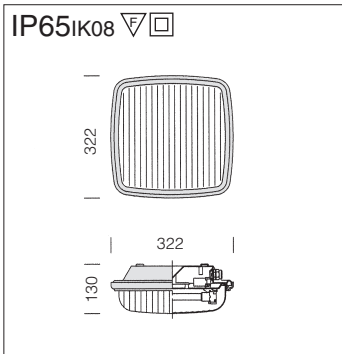

Housing: vandal resistant, self-extinguishing, UV-stabilised anti-yellowing polycarbonate.

Reflector: white polycarbonate.

Diffuser: vandal resistant, V2 self-extinguishing, UV-stabilised anti-glare polycarbonate; dustproof, smooth outside.

Electric gear: 230V/50Hz power supply