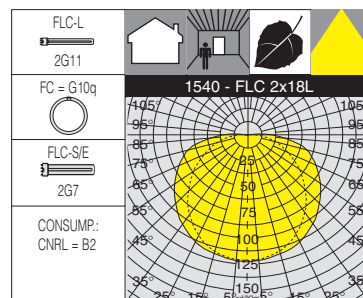

**Electric gear:** 230V/50Hz power supply.

**Equipment:** with mounting plate.

		1289 Small			
		CNL		Lamps (Ta=25°C)	
wattage	colour	weight	code	weight	code
FLC 2x9S	white	1.00	420850-00		
				Kelvin - ølm - Ra	
				4000K - 600lm - Ra 1b	

		1542 Orma					
		CNL		CNL-E		Lamps (Ta=25°C)	
wattage	colour	weight	code	weight	code	weight	code
FLC 1x18L	grey	1.20	427541-00				
FLC 1x11S/E	grey			1.85	427550-00		
				Kelvin - ølm - Ra			
						4000K - 1200lm - Ra 1b	
						4000K - 1200lm - Ra 1b	

**Electric gear:** 230V/50Hz power supply

1541 Cubo						
		CNRL		CNL-E		Lamps (Ta=25°C)
wattage	colour	weight	code	weight	code	Kelvin - ølm - Ra
FLC 2x18L	grey	1.80	427442-00			4000K - 1200lm - Ra 1b
FC 22	grey	1.80	427444-00			4000K - 1250lm - Ra 1b
FLC 2x11S/E	grey			2.45	427450-00	4000K - 900lm - Ra 1b

**Electric gear:** 230V/50Hz power supply

1540 Cosmo						
		CNRL		CNL-E		Lamps (Ta=25°C)
wattage	colour	weight	code	weight	code	Kelvin - ølm - Ra
FLC 2x18L	grey	1.90	427342-00			4000K - 1200lm - Ra 1b
FC 22	grey	1.90	427344-00			4000K - 1250lm - Ra 1b
FLC 2x11S/E	grey			2.55	427350-00	4000K - 900lm - Ra 1b