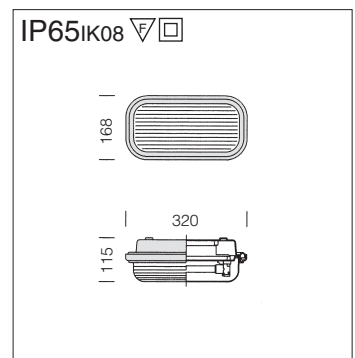

**Electric gear:** 230V/50Hz power supply.

**Equipment:** with mounting plate.

		1289 Small			
		CNL		Lamps (Ta=25°C)	
wattage	colour	weight	code	weight	code
FLC 2x9S	white	1.00	420850-00		
				Kelvin - ølm - Ra	
				4000K - 600lm - Ra 1b	

		1542 Orma					
		CNL		CNL-E		Lamps (Ta=25°C)	
wattage	colour	weight	code	weight	code	weight	code
FLC 1x18L	grey	1.20	427541-00				
FLC 1x11S/E	grey			1.85	427550-00		
				Kelvin - ølm - Ra			
						4000K - 1200lm - Ra 1b	
						4000K - 1200lm - Ra 1b	

**Electric gear:** 230V/50Hz power supply

1541 Cubo						
		CNRL		CNL-E		Lamps (Ta=25°C)
wattage	colour	weight	code	weight	code	Kelvin - ølm - Ra
FLC 2x18L	grey	1.80	427442-00			4000K - 1200lm - Ra 1b
FC 22	grey	1.80	427444-00			4000K - 1250lm - Ra 1b
FLC 2x11S/E	grey			2.45	427450-00	4000K - 900lm - Ra 1b

**Electric gear:** 230V/50Hz power supply

1540 Cosmo						
		CNRL		CNL-E		Lamps (Ta=25°C)
wattage	colour	weight	code	weight	code	Kelvin - ølm - Ra
FLC 2x18L	grey	1.90	427342-00			4000K - 1200lm - Ra 1b
FC 22	grey	1.90	427344-00			4000K - 1250lm - Ra 1b
FLC 2x11S/E	grey			2.55	427350-00	4000K - 900lm - Ra 1b