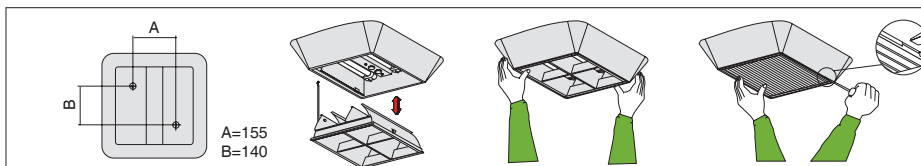

Rozzano (Milan)

Housing: In vandal-resistant, self-extinguishing, UV-stabilised, anti-yellowing RAL7035 polycarbonate.

Electric gear: 230V/50Hz power supply (CNR). Hard wire, 0.50 sqmm cross section, and PVC-HT sheath, resistant up to 90°C, according to CEI 20-20 standards. 2P+T terminal block, with maximum allowed lead cross section of 2.5 sqmm.

Equipment: Electric gear placed in the upper part of the fixture to avoid contact with live parts during maintenance.

Louvre: high gloss 99.85 aluminium louvre, anti-reflection, anti-iridescence, low luminance.

Snap fastened louvre, it remains attached hanging on nylon safety cords.
Mounting instructions: extremely easy and rapid installation. After mounting the fixture housing on the ceiling using the two screws, the optics are snap fitted in place.