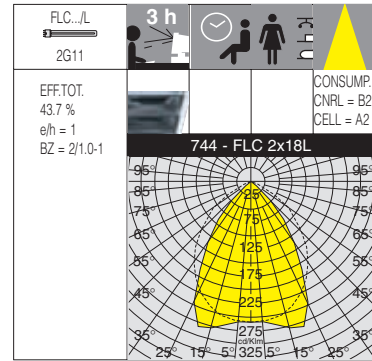

743 Pratica - high-gloss louvre 99,85

		CNRL		CELL		CNRL-E		Lamps (Ta=25°C)
wattage	colour	weight	code	weight	code	weight	code	Kelvin - ølm - Ra
FLC 2x18L	grey	1.90	141810-00	1.40	141810-08	2.60	141810-07	4000K - 1200lm - Ra 1b

Louvre: low luminance matt aluminium louvre.

744 Pratica - matt optical								
		CNRL		CELL		CNRL-E		Lamps (Ta=25°C)
wattage	colour	weight	code	weight	code	weight	code	Kelvin - ølm - Ra
FLC 2x18L	grey	1.90	141815-00	1.40	141815-08	2.60	141815-07	4000K - 1200lm - Ra 1b

Diffuser: flat diffuser in transparent vandal-resistant, V2 self-extinguishing, UV-stabilised polycarbonate, with lengthwise prismatic faceting and internal silking for better glare control.

745 Pratica - flat diffuser								
		CNRL		CELL		CNRL-E		Lamps (Ta=25°C)
wattage	colour	weight	code	weight	code	weight	code	Kelvin - ølm - Ra
FLC 2x18L	grey	2.10	141820-00	1.60	141820-08	2.80	141820-07	4000K - 1200lm - Ra 1b