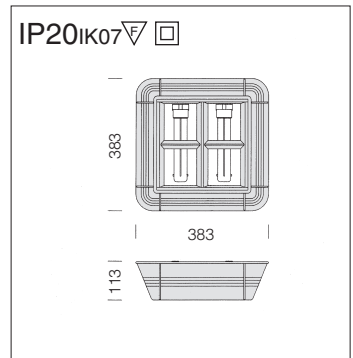

Rozzano (Milan)

Housing: In vandal-resistant, self-extinguishing, UV-stabilised, anti-yellowing RAL7035 polycarbonate.

Electric gear: 230V/50Hz power supply (CNR). Hard wire, 0.50 sqmm cross section, and PVC-HT sheath, resistant up to 90°C, according to CEI 20-20 standards. 2P+T terminal block, with maximum allowed lead cross section of 2.5 sqmm.

Equipment: Electric gear placed in the upper part of the fixture to avoid contact with live parts during maintenance.

Louvre: high gloss 99.85 aluminium louvre, anti-reflection, anti-iridescence, low luminance.

743 Pratica - high-gloss louvre 99,85

		CNRL		CELL		CNRL-E		Lamps (Ta=25°C)
wattage	colour	weight	code	weight	code	weight	code	Kelvin - ølm - Ra
FLC 2x18L	grey	1.90	141810-00	1.40	141810-08	2.60	141810-07	4000K - 1200lm - Ra 1b

Diffuser: flat diffuser in transparent vandal-resistant, V2 self-extinguishing, UV-stabilised polycarbonate, with lengthwise prismatic faceting and internal silking for better glare control.

745 Pratica - flat diffuser								
		CNRL		CELL		CNRL-E		Lamps (Ta=25°C)
wattage	colour	weight	code	weight	code	weight	code	Kelvin - ølm - Ra
FLC 2x18L	grey	2.10	141820-00	1.60	141820-08	2.80	141820-07	4000K - 1200lm - Ra 1b