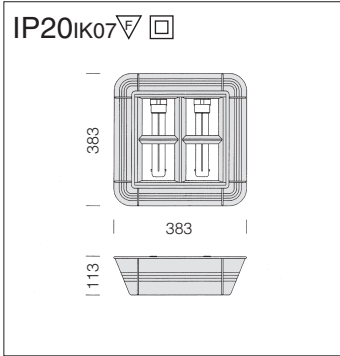

Louvre: low luminance matt aluminium louvre.