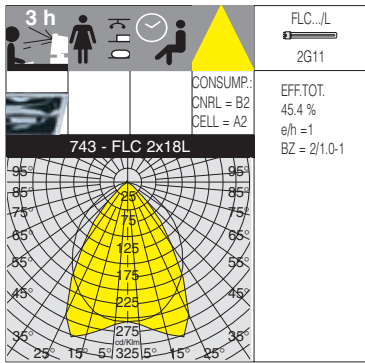

Louvre: high gloss 99.85 aluminium louvre, anti-reflection, anti-iridescence, low luminance.

743 Pratica - high-gloss louvre 99,85

		CNRL		CELL		CNRL-E		Lamps (Ta=25°C)
wattage	colour	weight	code	weight	code	weight	code	Kelvin - ølm - Ra
FLC 2x18L	grey	1.90	141810-00	1.40	141810-08	2.60	141810-07	4000K - 1200lm - Ra 1b