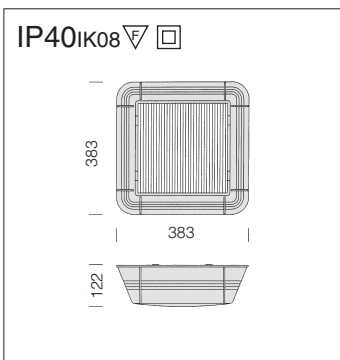

743 Pratica - high-gloss louvre 99,85

		CNRL		CELL		CNRL-E		Lamps (Ta=25°C)
wattage	colour	weight	code	weight	code	weight	code	Kelvin - ølm - Ra
FLC 2x18L	grey	1.90	141810-00	1.40	141810-08	2.60	141810-07	4000K - 1200lm - Ra 1b

Louvre: low luminance matt aluminium louvre.

744 Pratica - matt optical								
		CNRL		CELL		CNRL-E		Lamps (Ta=25°C)
wattage	colour	weight	code	weight	code	weight	code	Kelvin - ølm - Ra
FLC 2x18L	grey	1.90	141815-00	1.40	141815-08	2.60	141815-07	4000K - 1200lm - Ra 1b

Diffuser: flat diffuser in transparent vandal-resistant, V2 self-extinguishing, UV-stabilised polycarbonate, with lengthwise prismatic faceting and internal silking for better glare control.

745 Pratica - flat diffuser								
		CNRL		CELL		CNRL-E		Lamps (Ta=25°C)
wattage	colour	weight	code	weight	code	weight	code	Kelvin - ølm - Ra
FLC 2x18L	grey	2.10	141820-00	1.60	141820-08	2.80	141820-07	4000K - 1200lm - Ra 1b