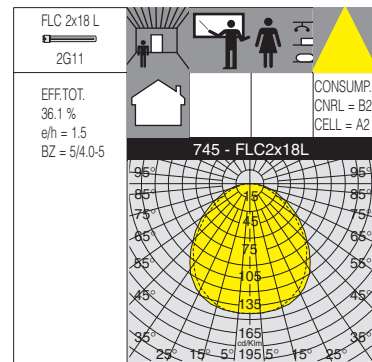

743 Pratica - high-gloss louvre 99,85

		CNRL		CELL		CNRL-E		Lamps (Ta=25°C)
wattage	colour	weight	code	weight	code	weight	code	Kelvin - ølm - Ra
FLC 2x18L	grey	1.90	141810-00	1.40	141810-08	2.60	141810-07	4000K - 1200lm - Ra 1b

Snap fastened louvre, it remains attached hanging on nylon safety cords.
Mounting instructions: extremely easy and rapid installation. After mounting the fixture housing on the ceiling using the two screws, the optics are snap fitted in place.

Louvre: low luminance matt aluminium louvre.

744 Pratica - matt optical								
		CNRL		CELL		CNRL-E		Lamps (Ta=25°C)
wattage	colour	weight	code	weight	code	weight	code	Kelvin - ølm - Ra
FLC 2x18L	grey	1.90	141815-00	1.40	141815-08	2.60	141815-07	4000K - 1200lm - Ra 1b

Diffuser: flat diffuser in transparent vandal-resistant, V2 self-extinguishing, UV-stabilised polycarbonate, with lengthwise prismatic faceting and internal silking for better glare control.

745 Pratica - flat diffuser								
		CNRL		CELL		CNRL-E		Lamps (Ta=25°C)
wattage	colour	weight	code	weight	code	weight	code	Kelvin - ølm - Ra
FLC 2x18L	grey	2.10	141820-00	1.60	141820-08	2.80	141820-07	4000K - 1200lm - Ra 1b