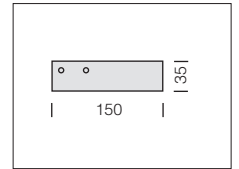

acc. 128 adjustable bracket	
galvanized	998069
In zinc plated steel. 4-pc set to be used when art. 852 is not contact mounted.