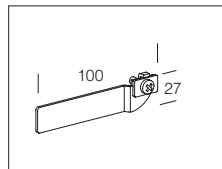

acc. 326 adjustable bracket	
galvanized	998059
In zinc plated steel. 4-pc set to be used when art. 851 is not contact mounted.	

acc. 897 profile	
18	998028
36	998029
58	998030
Covering profile for shocks with lip.	

acc. 898 front bracket	
galvanized	998025
Set of 4 pcs. Front bracket for one-lamp fixtures.	

acc. 899 bracket	
galvanized	998027
In zinc plated steel. 4-pc set to be used when the fixture is not contact mounted. For one-lamp version series 87....	