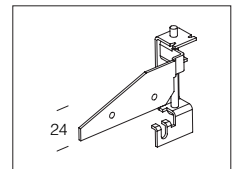

acc. 898 front bracket	
galvanized	998025
Set of 4 pcs. Front bracket for one-lamp fixtures.	

acc. 899 bracket	
galvanized	998027
In zinc plated steel. 4-pc set to be used when the fixture is not contact mounted. For one-lamp version series 87....	

acc. 902 extension	
galvanized	998012
Use when the bracket does not reach the cross piece. To be screwed directly on bracket acc 900, already provided with holes. Min. depth of false ceiling 5mm. Set of 4 pcs.	