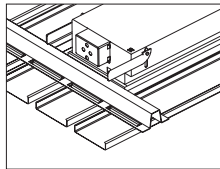

acc. 326 adjustable bracket	
galvanized	998059
In zinc plated steel. 4-pc set to be used when art. 851 is not contact mounted.	

acc. 897 profile	
18	998028
36	998029
58	998030
Covering profile for shocks with lip.	

acc. 898 front bracket	
galvanized	998025
Set of 4 pcs. Front bracket for one-lamp fixtures.	

acc. 899 bracket	
galvanized	998027
In zinc plated steel. 4-pc set to be used when the fixture is not contact mounted. For one-lamp version series 87....	

acc. 900 adjustable bracket	
galvanized	998010
In zinc plated steel. 4-pc set to be used when the fixture is not contact mounted.	

acc. 901 adjustable bracket	
galvanized	998026
In zinc plated steel. 4-pc set to be used when the fixture is not contact mounted. Only for art. Comfort series 87....	

acc. 902 extension	
galvanized	998012
Use when the bracket does not reach the cross piece. To be screwed directly on bracket acc 900, already provided with holes. Min. depth of false ceiling 5mm. Set of 4 pcs.	

acc. 128 adjustable bracket	
galvanized	998069
In zinc plated steel. 4-pc set to be used when art. 852 is not contact mounted.