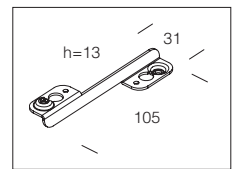

Ceiling fixtures	Article	Wattage	Accessories
Comfort	873/5/7	FL 1x18 - FL 1x36 - FL 1x58	898/899 cod. 998025/27
Comfort	873/5/7	FL 2x18 - FL 2x36 - FL 2x58	901 cod. 998026
Comfort	825/6	FL 3x18 - FL 4x18 - FL 3x36 - FL 4x36	898/899 cod. 998025/27
Comfort	874	FL 1x36 - FL 1x58	901 cod. 998026
Comfort	874	FL 2x18 - FL 2x36 - FL 2x58 FL 3x18 - FL 4x18	898/899 cod. 998025/27
Comfort	831	FL 1x36 - FL 1x58 FL 2x18 - FL 2x36 - FL 2x58	901 cod. 998026
Attiva	891/2	FLC 3x55	901 cod. 998026
Ibis, Gabbiano	all	all	900 cod. 998010
Wallwasher			
Supercomfort/Heron	852/854	FL 1x28 - FL 1x35 - FL 2x14 FL 2x28 - FL 2x35 - FL 4x14 - FL 4x28	128 cod. 998069
Supercomfort	851	all	326 cod. 998060
Comfort	814	all	901 cod. 998026
Comfort	823/4	all	128 cod. 998069
Heron	854	all	128 cod. 998069

N.B.: only in versions 2x18: 873/5/7 Comfort in EM, EL, use acc. 898 (cod. 998025).

NOTE: In versions art. 827/828, recessed mounting brackets are welded on: this permits IP54 protection rating.

CAUTION:

All recessed ceiling fixtures are **supplied without mounting brackets** so that they may be **CONTACT MOUNTED DIRECTLY ONTO THE CEILING SUPPORT STRUCTURE**

If they are not contact mounted, therefore, the brackets must be ordered.

N.B.: Brackets for versions 831 should always be ordered separately.