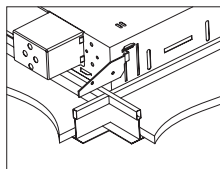

acc. 326 adjustable bracket	
galvanized	998059
In zinc plated steel. 4-pc set to be used when art. 851 is not contact mounted.	

acc. 897 profile	
18	998028
36	998029
58	998030
Covering profile for shocks with lip.	