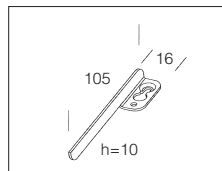

acc. 326 adjustable bracket	
galvanized	998059
In zinc plated steel. 4-pc set to be used when art. 851 is not contact mounted.	

acc. 897 profile	
18	998028
36	998029
58	998030
Covering profile for shocks with lip.	