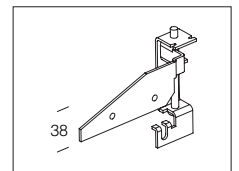

acc. 900 adjustable bracket	
galvanized	998010
In zinc plated steel. 4-pc set to be used when the fixture is not contact mounted.	

acc. 901 adjustable bracket	
galvanized	998026
In zinc plated steel. 4-pc set to be used when the fixture is not contact mounted. Only for art. Comfort series 87....