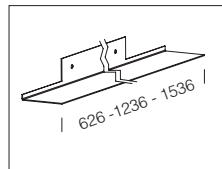

acc. 326 adjustable bracket	
galvanized	998059
In zinc plated steel. 4-pc set to be used when art. 851 is not contact mounted.	

acc. 897 profile	
18	998028
36	998029
58	998030
Covering profile for shocks with lip.	