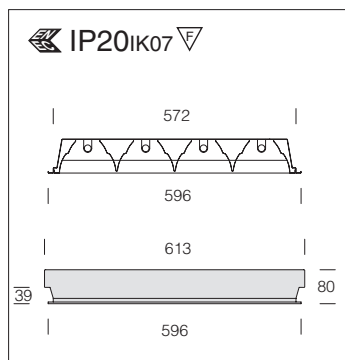

Optics: In matt aluminium with scored optics.

866 Rendicomfort T5 - matt scored optical

		CELL		CELL-E		CELL-D		Lamps (Ta=25°C)
wattage	colour	weight	code	weight	code	weight	code	Kelvin - ølm - Ra
FL 4x14	white	3.90	150521-00	4.50	150521-07	4.00	150521-52	4000K - 1200lm - Ra 1b

866 Rendicomfort T8 - matt scored optical

		CNRL		CNRL-E		CELL		Lamps (Ta=25°C)
wattage	colour	weight	code	weight	code	weight	code	Kelvin - ølm - Ra
FL 4x18	white	4.70	150527-00	5.30	150527-07	3.90	150527-08	4000K - 1350lm - Ra 1b