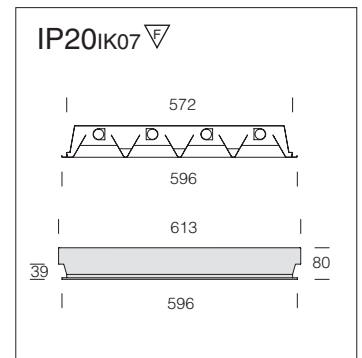

Optics: anti-glare, pressed and frosted aluminium, with scored optics.

861 Ecomfort T5 - matt scored optical								
		CELL		CELL-E		CELL-D		Lamps (Ta=25°C)
wattage	colour	weight	code	weight	code	weight	code	Kelvin - olm - Ra
FL 4x14	white	3.80	150210-00	4.40	150210-07	3.90	150210-52	4000K - 1200lm - Ra 1b

861 Ecomfort T8 - matt scored optical								
		CNRL		CNRL-E		CELL		Lamps (Ta=25°C)
wattage	colour	weight	code	weight	code	weight	code	Kelvin - olm - Ra
FL 4x18	white	4.70	150215-00	5.30	150215-07	3.90	150215-08	4000K - 1350lm - Ra 1b