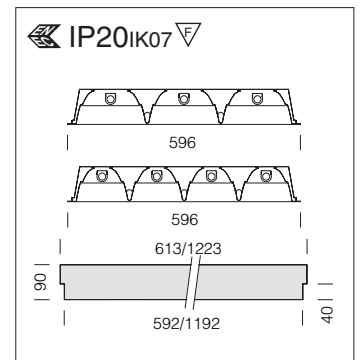

Darklight Fixtures: Dark light double parabolic louvers, in matt plated aluminium 99.85, anodized 2µ. Very low luminance.

860 Comfortlight T5 - matt optical 99,85								
		CELL		CELL-E		CELL-D		Lamps (Ta=25°C)
weight	colour	weight	code	weight	code	weight	code	Kelvin - ølm - Ra
FL 4x14	white	5.00	150437-00	5.50	150437-07	5.10	150437-52	4000K - 1200lm - Ra 1b

860 Comfortlight T8 - matt optical 99,85								
		CNRL		CNRL-E		CELL		Lamps (Ta=25°C)
weight	colour	weight	code	weight	code	weight	code	Kelvin - ølm - Ra
FL 4x18	white	5.10	150441-00	6.80	150441-07	4.80	150441-08	4000K - 1350lm - Ra 1b
FL 4x36	white	11.00	150442-00	12.00	150442-07	10.00	150442-08	4000K - 3350lm - Ra 1b