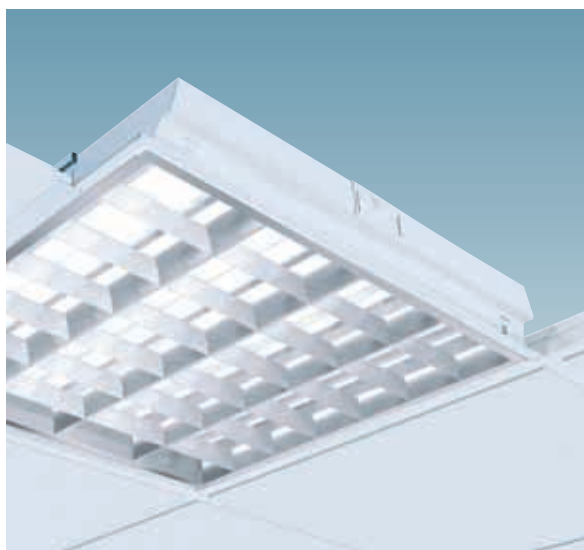

Optics: In matt aluminium with scored optics.

866 Rendicomfort T5 - matt scored optical

		CELL		CELL-E		CELL-D		Lamps (Ta=25°C)
wattage	colour	weight	code	weight	code	weight	code	Kelvin - ølm - Ra
FL 4x14	white	3.90	150521-00	4.50	150521-07	4.00	150521-52	4000K - 1200lm - Ra 1b

866 Rendicomfort T8 - matt scored optical

		CNRL		CNRL-E		CELL		Lamps (Ta=25°C)
wattage	colour	weight	code	weight	code	weight	code	Kelvin - ølm - Ra
FL 4x18	white	4.70	150527-00	5.30	150527-07	3.90	150527-08	4000K - 1350lm - Ra 1b