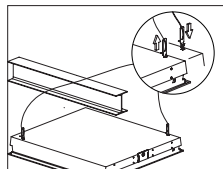

acc. 320 safety cord	
998004	
Steel safety cord.