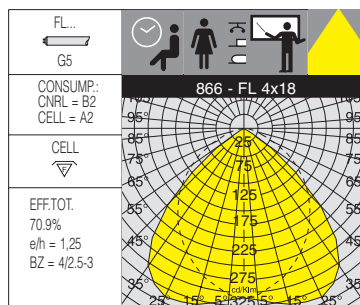

Optics: In matt aluminium with scored optics.

866 Rendicomfort T5 - matt scored optical

		CELL		CELL-E		CELL-D		Lamps (Ta=25°C)
wattage	colour	weight	code	weight	code	weight	code	Kelvin - ølm - Ra
FL 4x14	white	3.90	150521-00	4.50	150521-07	4.00	150521-52	4000K - 1200lm - Ra 1b

866 Rendicomfort T8 - matt scored optical

		CNRL		CNRL-E		CELL		Lamps (Ta=25°C)
wattage	colour	weight	code	weight	code	weight	code	Kelvin - ølm - Ra
FL 4x18	white	4.70	150527-00	5.30	150527-07	3.90	150527-08	4000K - 1350lm - Ra 1b