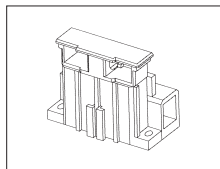

Housing: Galvanized steel stove pre-enamelling using white polyester resin.

Electric gear: automatic line and 100% tested on the line. 230V/50Hz (CNR) power supply. Hard wire, 0.50 sq mm cross section and PVC-HT sheath, resistant up to 90°, according to CEI 20-20 standards. Quick connector +T, maximum allowed lead cross section: 2.5 sq mm.

Equipment: Quick connector for electrical line and door for electrical connection. Snap fastening optics, which remain attached using safety straps.

Installation: only for contact mounting on the scored optics, max 38 mm.