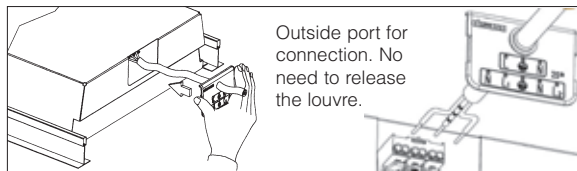

acc. 320 safety cord	
998004	
Steel safety cord.	

acc. 203 fuse	
984814	
3,15A fuse. With fuse holder to be installed inside the fixture.