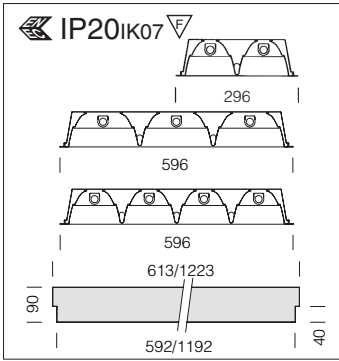

Darklight Fixtures: Dark light double parabolic louvres, in high-gloss plated aluminium 99.85. Anti-glare and anti-iridescence, very low luminance.