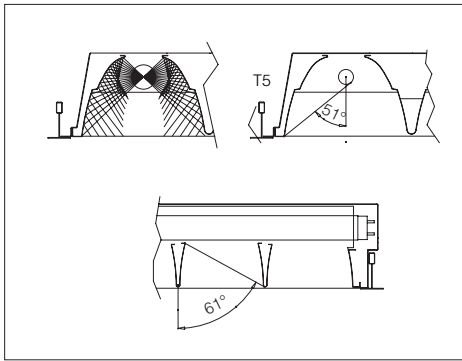

Housing: Galvanized steel stove pre-enamelling using white polyester resin.

Electric gear: automatic line and 100% tested on the line. 230V/50Hz (CNR) power supply. Hard wire, 0.50 sq mm cross section and PVC-HT sheath, resistant up to 90°, according to CEI 20-20 standards. Quick connector +T, maximum allowed lead cross section: 2.5 sq mm.

Equipment: Quick connector for electrical line and door for electrical connection. Snap fastening optics, which remain attached using safety straps.

Installation: only for contact mounting on the scored optics, max 38 mm.

On request: with quick connector socket