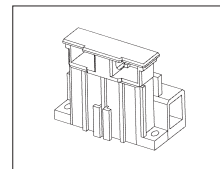

acc. 203 fuse	
984814	
3,15A fuse. With fuse holder to be installed inside the fixture.