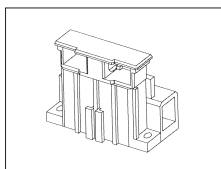

Housing: Galvanized steel stove pre-enamelling using white polyester resin.

Electric gear: automatic line and 100% tested on the line. 230V/50Hz (CNR) power supply. Hard wire, 0.50 sq mm cross section and PVC-HT sheath, resistant up to 90°, according to CEI 20-20 standards. Quick connector +T, maximum allowed lead cross section: 2.5 sq mm.

Equipment: Quick connector for electrical line and door for electrical connection. Snap fastening optics, which remain attached using safety straps.

Installation: only for contact mounting on the scored optics, max 38 mm.

acc. 203 fuse	
984814	
3,15A fuse. With fuse holder to be installed inside the fixture.