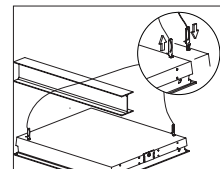

acc. 320 safety cord	
998004	
Steel safety cord.