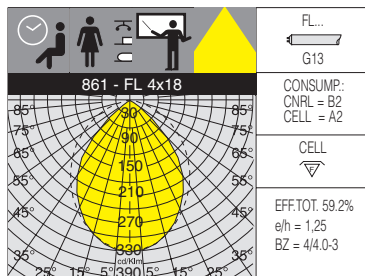

Optics: anti-glare, pressed and frosted aluminium, with scored optics.

861 Ecomfort T5 - matt scored optical								
		CELL		CELL-E		CELL-D		Lamps (Ta=25°C)
wattage	colour	weight	code	weight	code	weight	code	Kelvin - olm - Ra
FL 4x14	white	3.80	150210-00	4.40	150210-07	3.90	150210-52	4000K - 1200lm - Ra 1b

861 Ecomfort T8 - matt scored optical								
		CNRL		CNRL-E		CELL		Lamps (Ta=25°C)
wattage	colour	weight	code	weight	code	weight	code	Kelvin - olm - Ra
FL 4x18	white	4.70	150215-00	5.30	150215-07	3.90	150215-08	4000K - 1350lm - Ra 1b