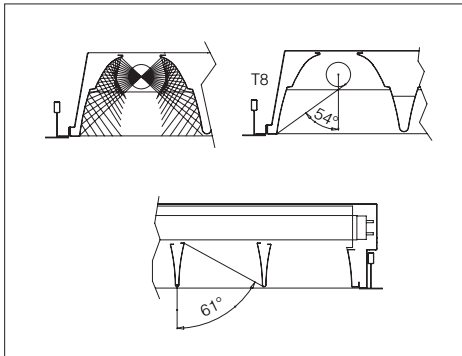

Housing: Galvanized steel stove pre-enamelling using white polyester resin.

Electric gear: automatic line and 100% tested on the line. 230V/50Hz (CNR) power supply. Hard wire, 0.50 sq mm cross section and PVC-HT sheath, resistant up to 90°, according to CEI 20-20 standards. Quick connector +T, maximum allowed lead cross section: 2.5 sq mm.

Equipment: Quick connector for electrical line and door for electrical connection. Snap fastening optics, which remain attached using safety straps.

Installation: only for contact mounting on the scored optics, max 38 mm.

On request: with quick connector socket