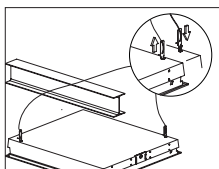

acc. 320 safety cord	
998004	
Steel safety cord.