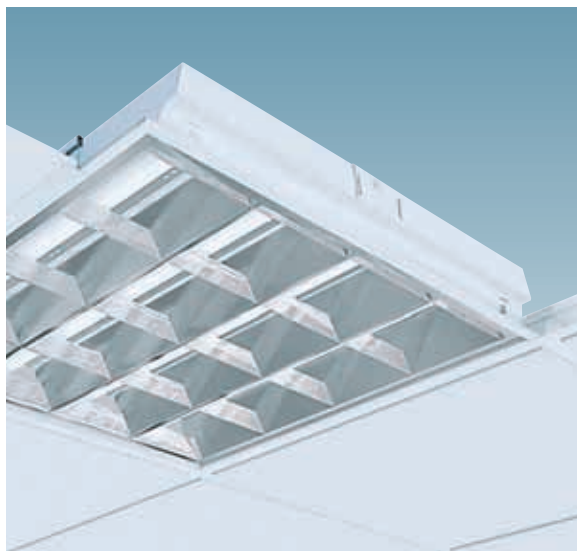

Optics: anti-glare, pressed and frosted aluminium, with scored optics.

861 Ecomfort T5 - matt scored optical								
		CELL		CELL-E		CELL-D		Lamps (Ta=25°C)
wattage	colour	weight	code	weight	code	weight	code	Kelvin - olm - Ra
FL 4x14	white	3.80	150210-00	4.40	150210-07	3.90	150210-52	4000K - 1200lm - Ra 1b

861 Ecomfort T8 - matt scored optical								
		CNRL		CNRL-E		CELL		Lamps (Ta=25°C)
wattage	colour	weight	code	weight	code	weight	code	Kelvin - olm - Ra
FL 4x18	white	4.70	150215-00	5.30	150215-07	3.90	150215-08	4000K - 1350lm - Ra 1b