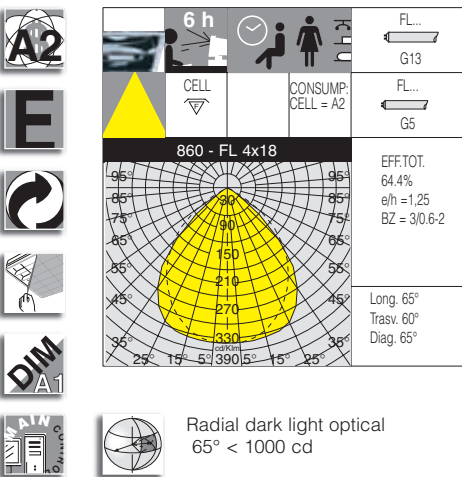

Darklight Fixtures: Dark light double parabolic louvers, in matt plated aluminium 99.85, anodized 2µ. Very low luminance.

860 Comfortlight T5 - matt optical 99,85								
		CELL		CELL-E		CELL-D		Lamps (Ta=25°C)
weight	colour	weight	code	weight	code	weight	code	Kelvin - ølm - Ra
FL 4x14	white	5.00	150437-00	5.50	150437-07	5.10	150437-52	4000K - 1200lm - Ra 1b

860 Comfortlight T8 - matt optical 99,85								
		CNRL		CNRL-E		CELL		Lamps (Ta=25°C)
weight	colour	weight	code	weight	code	weight	code	Kelvin - ølm - Ra
FL 4x18	white	5.10	150441-00	6.80	150441-07	4.80	150441-08	4000K - 1350lm - Ra 1b
FL 4x36	white	11.00	150442-00	12.00	150442-07	10.00	150442-08	4000K - 3350lm - Ra 1b