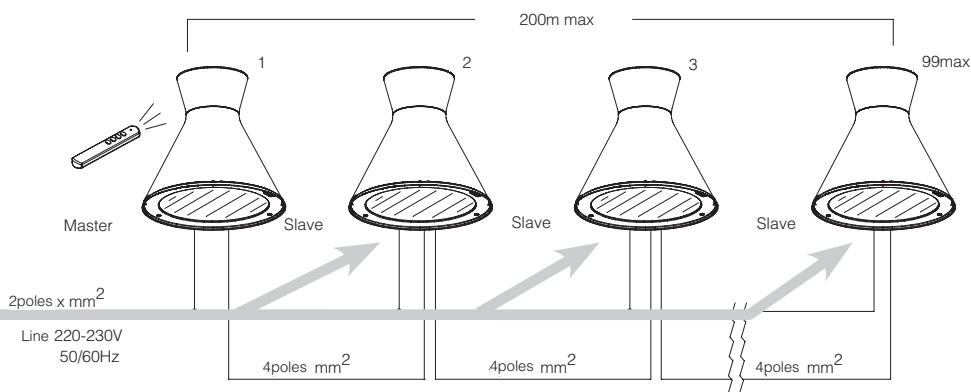

Multiple installation Iride RGB

A group of lighting fixtures (max 99) can be remote controlled by setting fixtures complete with a SLAVE colour control next to art. 3166 – Iride.