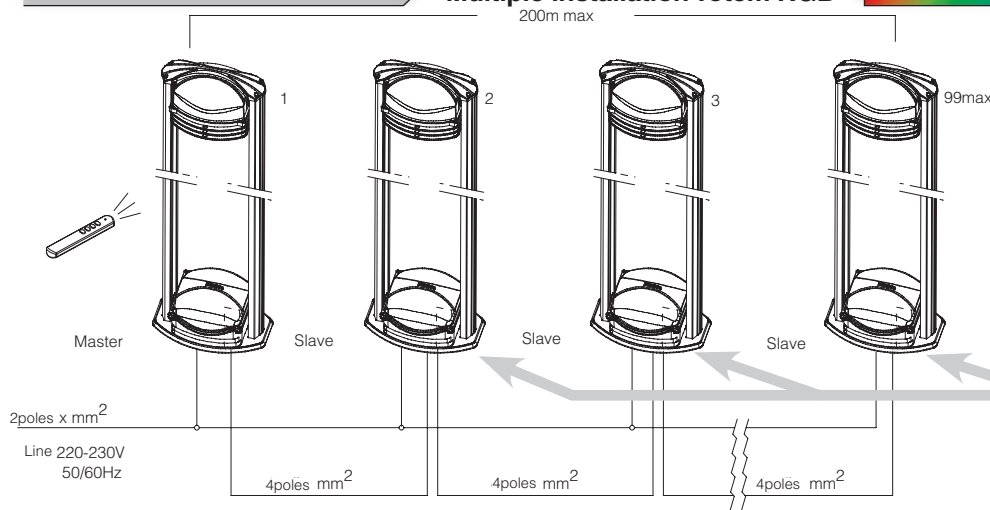

1747 Totem 5 - POWERLED RGB

		CTL		Beam angle	W tot	Luminous flux
wattage	colour	weight	code			
3,8W LED RGB	graphite	6.00	511431-00	25°	3x3,8W	R=27lm - G=15lm - B=53lm

Supplied with 3 RGB triple lens modules RGB P=3,8W cad, 1 ballast, 1 Master and 1IRE receiver.

Housing: Made of die-cast aluminium, rotating on two pins, adjustable using a screw placed on a scaled spacer.

Columns: Made of natural anodised extruded aluminium (h columns = 1800).

Working life: 50000h (from -30° a +75° C - Ta=25°C).

Multiple installation Totem RGB

A group of lighting fixtures (max 99) can be remote controlled by setting fixtures complete with a SLAVE colour control next to art. 1747 - Totem.

In the order, specify TOTEM complete with Slave

Installation example

It is advised to install Totem according to the following information.

IP65IK08

Housing/Frame: in die-cast aluminium, can be installed using acc., hook, rods or arms.

Diffuser: tempered glass, 5 mm thick, resistant to thermal shock and impact.