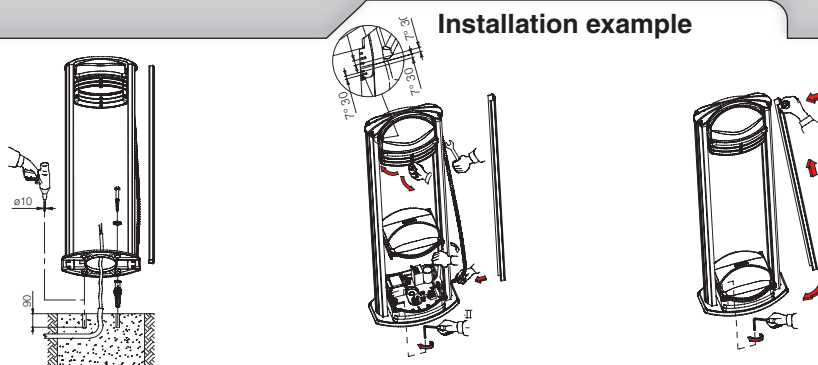

Housing: Made of die-cast aluminium, rotating on two pins, adjustable using a screw placed on a scaled spacer.

Columns: Made of natural anodised extruded aluminium (h columns = 1800).

Working life: 50000h (from -30° a +75° C - Ta=25°C).

Multiple installation Totem RGB

A group of lighting fixtures (max 99) can be remote controlled by setting fixtures complete with a SLAVE colour control next to art. 1747 - Totem.

In the order, specify TOTEM complete with Slave

Installation example

It is advised to install Totem according to the following information.

IP65IK08

Housing/Frame: in die-cast aluminium, can be installed using acc., hook, rods or arms.

Diffuser: tempered glass, 5 mm thick, resistant to thermal shock and impact.