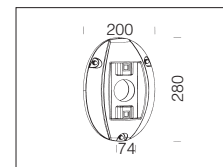

acc. 302 wall connection	
s. silver	426974
graphite	426975
Made of aluminium. For arm acc. 381 installation.