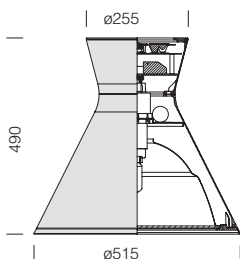

IP65IK08

Housing/Frame: in die-cast aluminium, can be installed using acc., hook, rods or arms.

Diffuser: tempered glass, 5 mm thick, resistant to thermal shock and impact.

Working life: 50000h (from -30° a +75° C - Ta=25°C).

3166 Iride - direct/indirect light with POWERLED RGB

		CNRL + CTL		W tot	Luminous flux
wattage	colour	weight	code	Beam angle	
CDO-TT150 + 3,8W LED RGB	s. silver	11.50	326570-00	25°	4x3,8W R=27lm - G=15lm - B=53lm

Supplied complete with 4 RGB triple lens modules, P=3.8W each, P=20W ballast with A= 350mA constant current flow, Master and IRE receiver. In the order, specify Iride with Slave. Use acc. 302 and 381 or 382 for wall mounting. Use acc. 380 for ceiling mounting.

Multiple installation Iride RGB

A group of lighting fixtures (max 99) can be remote controlled by setting fixtures complete with a SLAVE colour control next to art. 3166 – Iride.

In the order, specify IRI-DE complete with Slave

acc. 380 suspension	
s. silver	326500
Supplied with three steel cables. To be used with direct/ indirect light fixtures.	

acc. 302 wall connection	
s. silver	426974
graphite	426975
Made of aluminium. For arm acc. 381 installation.	

RGB remote control	
	986561-00
For on/off switching and to regulate colour change programs.	

acc. 381 short arm	
s. silver	326503
To be used with acc. 302 for wall installation.