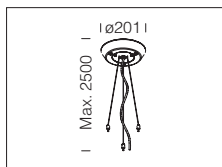

In the order, specify IRI-DE complete with Slave

acc. 380 suspension	
s. silver	326500
Supplied with three steel cables. To be used with direct/ indirect light fixtures.