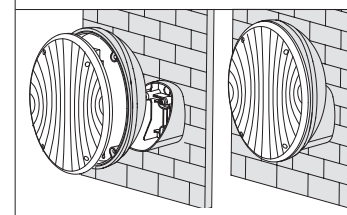

Wall mounting with bracket supplied as a standard feature.