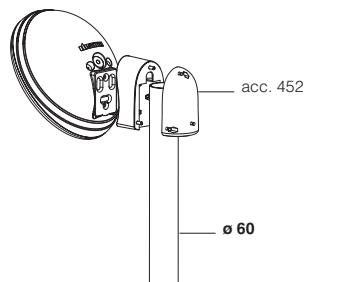

Housing: in fibreglass nylon, UV-stabilised.

Reflector: in high-gloss aluminium.

Diffuser: Anti-glare, vandal resistant, V2 self-extinguishing, UV-stabilised polycarbonate; smooth, dustproof outside.

Electric gear: 230V/50Hz power supply (CNRL). Hard wire, 0.50 sqmm cross section. 2P terminal block with maximum allowed lead cross-section of 2.5 sqmm.

Equipment: gasket in environment-friendly material. Supplied with mounting plate. Cable gland in f.g. nylon Ø 1/2, gas thread (cable min Ø 9 max Ø 12).

1287 Garden							
		CNRL		CELL		CNRL-E	
wattage	colour	weight	code	weight	code	weight	code
FLC 2x18L	black	1.30	420841-00	1.30	420841-08	1.60	420841-07*
FLC 2x18L	s. silver	1.30	420843-00	1.30	420843-08	1.60	420843-07*

FLC 2x18L = 4000 K - 1200 lm - 1b N.B. * CNRL-E version with lamp FLC 1x18L only.

Wall mounting with bracket supplied as a standard feature.