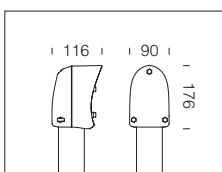

**Electric gear:** 230V/50Hz power supply (CNRL). Hard wire, 0.50 sqmm cross section. 2P terminal block with maximum allowed lead cross-section of 2.5 sqmm.

**Equipment:** gasket in environment-friendly material. Supplied with mounting plate. Cable gland in f.g. nylon Ø 1/2, gas thread (cable min Ø 9 max Ø 12).

1287 Garden							
		CNRL		CELL		CNRL-E	
wattage	colour	weight	code	weight	code	weight	code
FLC 2x18L	black	1.30	420841-00	1.30	420841-08	1.60	420841-07*
FLC 2x18L	s. silver	1.30	420843-00	1.30	420843-08	1.60	420843-07*

FLC 2x18L = 4000 K - 1200 lm - 1b N.B. \* CNRL-E version with lamp FLC 1x18L only.

Wall mounting with bracket supplied as a standard feature.

**acc. 451 wall/ceiling attachment**

black	991250
s. silver	991251

Made of fibreglass nylon which enables the Garden fixture to be mounted directly on a wall or ceiling with a difficult surface.

**acc. 452 single pole connection**

black	991252
s. silver	991253

Made of fibreglass nylon enables the Garden fixture to be mounted on a Ø60 pole.