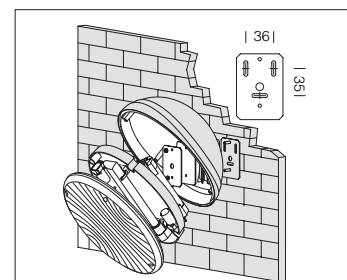

Housing: in fibreglass nylon, UV-stabilised.

Reflector: in high-gloss aluminium.

Diffuser: Anti-glare, vandal resistant, V2 self-extinguishing, UV-stabilised polycarbonate; smooth, dustproof outside.

Electric gear: 230V/50Hz power supply (CNRL). Hard wire, 0.50 sqmm cross section. 2P terminal block with maximum allowed lead cross-section of 2.5 sqmm.

Equipment: gasket in environment-friendly material. Supplied with mounting plate. Cable gland in f.g. nylon Ø 1/2, gas thread (cable min Ø 9 max Ø 12).

1287 Garden							
		CNRL		CELL		CNRL-E	
wattage	colour	weight	code	weight	code	weight	code
FLC 2x18L	black	1.30	420841-00	1.30	420841-08	1.60	420841-07*
FLC 2x18L	s. silver	1.30	420843-00	1.30	420843-08	1.60	420843-07*

FLC 2x18L = 4000 K - 1200 lm - 1b N.B. * CNRL-E version with lamp FLC 1x18L only.

Wall mounting with bracket supplied as a standard feature.