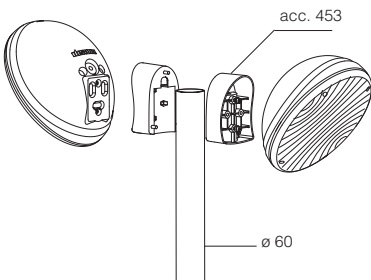

Housing: in fibreglass nylon, UV-stabilised.

Reflector: in high-gloss aluminium.

Diffuser: Anti-glare, vandal resistant, V2 self-extinguishing, UV-stabilised polycarbonate; smooth, dustproof outside.

Electric gear: 230V/50Hz power supply (CNRL). Hard wire, 0.50 sqmm cross section. 2P terminal block with maximum allowed lead cross-section of 2.5 sqmm.

Equipment: gasket in environment-friendly material. Supplied with mounting plate. Cable gland in f.g. nylon Ø 1/2, gas thread (cable min Ø 9 max Ø 12).

1287 Garden							
		CNRL		CELL		CNRL-E	
wattage	colour	weight	code	weight	code	weight	code
FLC 2x18L	black	1.30	420841-00	1.30	420841-08	1.60	420841-07*
FLC 2x18L	s. silver	1.30	420843-00	1.30	420843-08	1.60	420843-07*

FLC 2x18L = 4000 K - 1200 lm - 1b N.B. * CNRL-E version with lamp FLC 1x18L only.

Wall mounting with bracket supplied as a standard feature.