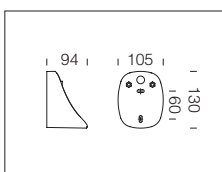

Housing: in fibreglass nylon, UV-stabilised.

Reflector: in high-gloss aluminium.

Diffuser: Anti-glare, vandal resistant, V2 self-extinguishing, UV-stabilised polycarbonate; smooth, dustproof outside.

Electric gear: 230V/50Hz power supply (CNRL). Hard wire, 0.50 sqmm cross section. 2P terminal block with maximum allowed lead cross-section of 2.5 sqmm.

Equipment: gasket in environment-friendly material. Supplied with mounting plate. Cable gland in f.g. nylon Ø 1/2, gas thread (cable min Ø 9 max Ø 12).

1287 Garden							
		CNRL		CELL		CNRL-E	
wattage	colour	weight	code	weight	code	weight	code
FLC 2x18L	black	1.30	420841-00	1.30	420841-08	1.60	420841-07*
FLC 2x18L	s. silver	1.30	420843-00	1.30	420843-08	1.60	420843-07*

FLC 2x18L = 4000 K - 1200 lm - 1b N.B. * CNRL-E version with lamp FLC 1x18L only.

Wall mounting with bracket supplied as a standard feature.

acc. 451 wall/ceiling attachment

black	991250
s. silver	991251

Made of fibreglass nylon which enables the Garden fixture to be mounted directly on a wall or ceiling with a difficult surface.

acc. 452 single pole connection

black	991252
s. silver	991253

Made of fibreglass nylon enables the Garden fixture to be mounted on a Ø60 pole.

acc. 453 double pole connection

black	991254
s. silver	991255

Made of fibreglass nylon which enables two Garden fixtures to be mounted on a Ø60 pole.