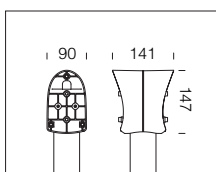

**Electric gear:** 230V/50Hz power supply (CNRL). Hard wire, 0.50 sqmm cross section. 2P terminal block with maximum allowed lead cross-section of 2.5 sqmm.

**Equipment:** gasket in environment-friendly material. Supplied with mounting plate. Cable gland in f.g. nylon Ø 1/2, gas thread (cable min Ø 9 max Ø 12).

1287 Garden							
		CNRL		CELL		CNRL-E	
wattage	colour	weight	code	weight	code	weight	code
FLC 2x18L	black	1.30	420841-00	1.30	420841-08	1.60	420841-07*
FLC 2x18L	s. silver	1.30	420843-00	1.30	420843-08	1.60	420843-07*

FLC 2x18L = 4000 K - 1200 lm - 1b N.B. \* CNRL-E version with lamp FLC 1x18L only.

Wall mounting with bracket supplied as a standard feature.

**acc. 451 wall/ceiling attachment**

black	991250
s. silver	991251

Made of fibreglass nylon which enables the Garden fixture to be mounted directly on a wall or ceiling with a difficult surface.

**acc. 452 single pole connection**

black	991252
s. silver	991253

Made of fibreglass nylon enables the Garden fixture to be mounted on a Ø60 pole.