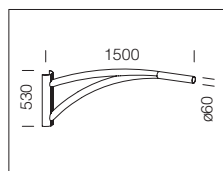

acc. 407 Aliante arm	
s. silver	991389
graphite	991390
Made of steel. Enables street lighting fittings to be pole atr. 1475/1476.