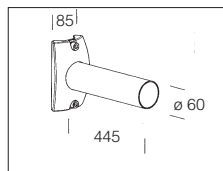

acc. 328 arm	
silver	426944
graphite	426945
Made of die-cast aluminium. To be used with acc. 302 for wall, or with acc. 300/211 for pole mounting.