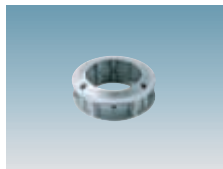

acc. 182 wall arm	
graphite	426928
silver	426929
In steel. Complete with 2 bases for wall installation.	

acc. 181 Corona arm	
s. silver	426932
graphite	426933
In steel. To be used with acc. 1464/65 for installation on Corona pole or with acc 1461 for the wall installation.	

acc. 210 Sector arm	
s. silver	426950
graphite	426951
Made of aluminium. To be used with acc. 211 for pole mounting.	

acc. 211 Sector connector	
s. silver	426952
graphite	426953
In aluminium. To be used with acc. 210 or 327/328 for pole mounting \varnothing 120.	

acc. 212 ring	
s. silver	426954
graphite	426955
In aluminium. To be used with acc. 214/215 for pole mounting \varnothing 120.	

acc. 213 long banner connec.	
s. silver	426956
graphite	426957
In aluminium. To be used for pole mounting \varnothing 120 of a flag.	

acc. 1464 Corona	
s. silver	426990
black	426984
Made of die-cast aluminium. For max. 6 arms acc. 181. Equipped with terminal block.	

acc. 1465 Corona flange	
s. silver	426991
black	426985
Made of die-cast aluminium. With 6 arm devices; designed to reinforce the assembly.	