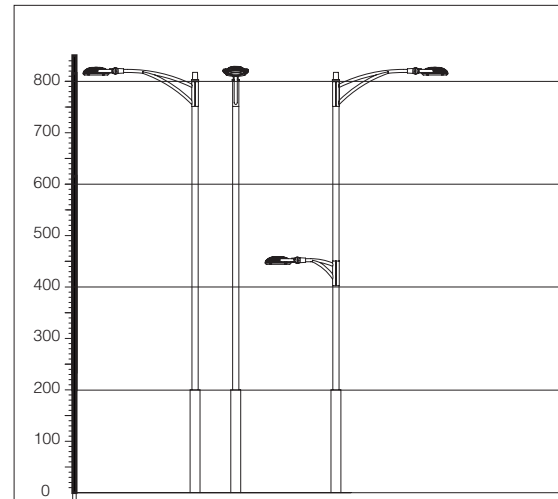

acc. 182 wall arm	
graphite	426928
silver	426929
In steel. Complete with 2 bases for wall installation.	

acc. 181 Corona arm	
s. silver	426932
graphite	426933
In steel. To be used with acc. 1464/65 for installation on Corona pole or with acc 1461 for the wall installation.	

acc. 210 Sector arm	
s. silver	426950
graphite	426951
Made of aluminium. To be used with acc. 211 for pole mounting.	

acc. 211 Sector connector	
s. silver	426952
graphite	426953
In aluminium. To be used with acc. 210 or 327/328 for pole mounting $\varnothing$ 120.	

acc. 212 ring	
s. silver	426954
graphite	426955
In aluminium. To be used with acc. 214/215 for pole mounting $\varnothing$ 120.	

acc. 213 long banner connec.	
s. silver	426956
graphite	426957
In aluminium. To be used for pole mounting $\varnothing$ 120 of a flag.	

acc. 214 small banner connec.	
s. silver	426958
graphite	426959
In aluminium. To be used with acc. 212 for pole mounting.	

acc. 215 finishing tie rod	
	426960
In steel. To be used with acc. 212.	

acc. 305 end cap	
s. silver	426979
graphite	426980
To be used when on the acc. 210 no fixtures are installed. For the aesthetic finish.