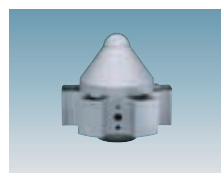

acc. 327 arm	
silver	426942
graphite	426943
Made of die-cast aluminium. To be used with acc. 302 for wall, or with acc. 300/211 for pole mounting.	

acc. 328 arm	
silver	426944
graphite	426945
Made of die-cast aluminium. To be used with acc. 302 for wall, or with acc. 300/211 for pole mounting.	

acc. 406 Aliante arm	
s. silver	991387
graphite	991388
Made of steel. Enables street lighting fittings to be pole atr. 1475/1476.	

acc. 407 Aliante arm	
s. silver	991389
graphite	991390
Made of steel. Enables street lighting fittings to be pole atr. 1475/1476.	