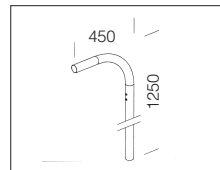

acc. 182 wall arm	
graphite	426928
silver	426929
In steel. Complete with 2 bases for wall installation.	

acc. 181 Corona arm	
s. silver	426932
graphite	426933
In steel. To be used with acc. 1464/65 for installation on Corona pole or with acc 1461 for the wall installation.	

acc. 210 Sector arm	
s. silver	426950
graphite	426951
Made of aluminium. To be used with acc. 211 for pole mounting.	

acc. 211 Sector connector	
s. silver	426952
graphite	426953
In aluminium. To be used with acc. 210 or 327/328 for pole mounting \varnothing 120.	

acc. 1464 Corona	
s. silver	426990
black	426984
Made of die-cast aluminium. For max. 6 arms acc. 181. Equipped with terminal block.	

acc. 1465 Corona flange	
s. silver	426991
black	426985
Made of die-cast aluminium. With 6 arm devices; designed to reinforce the assembly.	