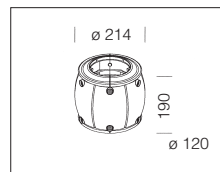

acc. 182 wall arm	
graphite	426928
silver	426929
In steel. Complete with 2 bases for wall installation.	

acc. 181 Corona arm	
s. silver	426932
graphite	426933
In steel. To be used with acc. 1464/65 for installation on Corona pole or with acc 1461 for the wall installation.	

acc. 210 Sector arm	
s. silver	426950
graphite	426951
Made of aluminium. To be used with acc. 211 for pole mounting.	

acc. 211 Sector connector	
s. silver	426952
graphite	426953
In aluminium. To be used with acc. 210 or 327/328 for pole mounting \varnothing 120.	