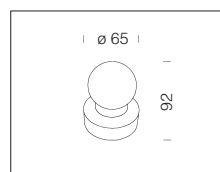

acc. 305 end cap	
s. silver	426979
graphite	426980
To be used when on the acc. 210 no fixtures are installed. For the aesthetic finish.