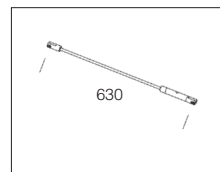

acc. 215 finishing tie rod	
	426960
In steel. To be used with acc. 212.