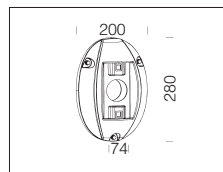

acc. 302 wall mounting	
s. silver	426974
graphite	426975
Made of aluminium To be installed with acc.210/327/328 on the wall arm.