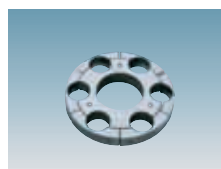

acc. 1465 Corona flange	
s. silver	426991
black	426985
Made of die-cast aluminium. With 6 arm devices; designed to reinforce the assembly.