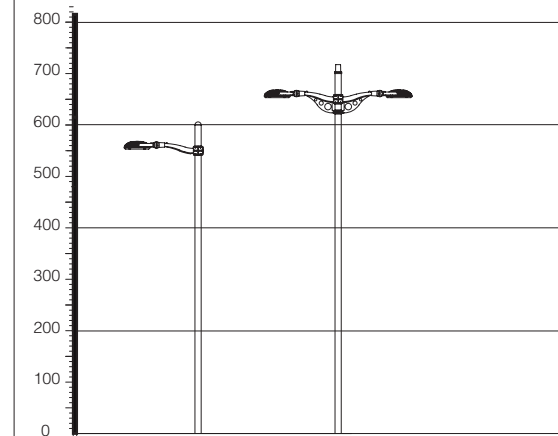

acc. 182 wall arm	
graphite	426928
silver	426929
In steel. Complete with 2 bases for wall installation.	

acc. 181 Corona arm	
s. silver	426932
graphite	426933
In steel. To be used with acc. 1464/65 for installation on Corona pole or with acc 1461 for the wall installation.	

acc. 210 Sector arm	
s. silver	426950
graphite	426951
Made of aluminium. To be used with acc. 211 for pole mounting.	

acc. 211 Sector connector	
s. silver	426952
graphite	426953
In aluminium. To be used with acc. 210 or 327/328 for pole mounting $\varnothing$ 120.	

acc. 212 ring	
s. silver	426954
graphite	426955
In aluminium. To be used with acc. 214/215 for pole mounting $\varnothing$ 120.	

acc. 213 long banner connec.	
s. silver	426956
graphite	426957
In aluminium. To be used for pole mounting $\varnothing$ 120 of a flag.	

acc. 214 small banner connec.	
s. silver	426958
graphite	426959
In aluminium. To be used with acc. 212 for pole mounting.	

acc. 215 finishing tie rod	
	426960
In steel. To be used with acc. 212.	

acc. 305 end cap	
s. silver	426979
graphite	426980
To be used when on the acc. 210 no fixtures are installed. For the aesthetic finish.