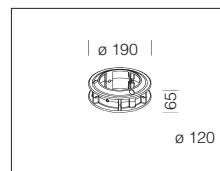

acc. 212 ring	
s. silver	426954
graphite	426955
In aluminium. To be used with acc. 214/215 for pole mounting $\varnothing$ 120.