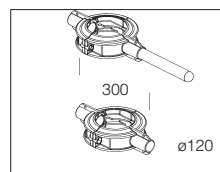

acc. 182 wall arm	
graphite	426928
silver	426929
In steel. Complete with 2 bases for wall installation.	

acc. 181 Corona arm	
s. silver	426932
graphite	426933
In steel. To be used with acc. 1464/65 for installation on Corona pole or with acc 1461 for the wall installation.	

acc. 210 Sector arm	
s. silver	426950
graphite	426951
Made of aluminium. To be used with acc. 211 for pole mounting.	

acc. 211 Sector connector	
s. silver	426952
graphite	426953
In aluminium. To be used with acc. 210 or 327/328 for pole mounting \varnothing 120.	

acc. 212 ring	
s. silver	426954
graphite	426955
In aluminium. To be used with acc. 214/215 for pole mounting \varnothing 120.	

acc. 213 long banner connec.	
s. silver	426956
graphite	426957
In aluminium. To be used for pole mounting \varnothing 120 of a flag.	

acc. 1464 Corona	
s. silver	426990
black	426984
Made of die-cast aluminium. For max. 6 arms acc. 181. Equipped with terminal block.	

acc. 1465 Corona flange	
s. silver	426991
black	426985
Made of die-cast aluminium. With 6 arm devices; designed to reinforce the assembly.	