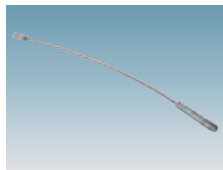

acc. 182 wall arm	
graphite	426928
silver	426929
In steel. Complete with 2 bases for wall installation.	

acc. 181 Corona arm	
s. silver	426932
graphite	426933
In steel. To be used with acc. 1464/65 for installation on Corona pole or with acc 1461 for the wall installation.	

acc. 210 Sector arm	
s. silver	426950
graphite	426951
Made of aluminium. To be used with acc. 211 for pole mounting.	

acc. 211 Sector connector	
s. silver	426952
graphite	426953
In aluminium. To be used with acc. 210 or 327/328 for pole mounting \varnothing 120.	

acc. 212 ring	
s. silver	426954
graphite	426955
In aluminium. To be used with acc. 214/215 for pole mounting \varnothing 120.	

acc. 213 long banner connec.	
s. silver	426956
graphite	426957
In aluminium. To be used for pole mounting \varnothing 120 of a flag.	

acc. 214 small banner connec.	
s. silver	426958
graphite	426959
In aluminium. To be used with acc. 212 for pole mounting.	

acc. 215 finishing tie rod	
	426960
In steel. To be used with acc. 212.	

acc. 305 end cap	
s. silver	426979
graphite	426980
To be used when on the acc. 210 no fixtures are installed. For the aesthetic finish.	