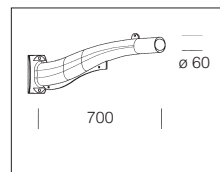

acc. 182 wall arm	
graphite	426928
silver	426929
In steel. Complete with 2 bases for wall installation.	

acc. 181 Corona arm	
s. silver	426932
graphite	426933
In steel. To be used with acc. 1464/65 for installation on Corona pole or with acc 1461 for the wall installation.	

acc. 210 Sector arm	
s. silver	426950
graphite	426951
Made of aluminium. To be used with acc. 211 for pole mounting.	

acc. 211 Sector connector	
s. silver	426952
graphite	426953
In aluminium. To be used with acc. 210 or 327/328 for pole mounting \varnothing 120.	