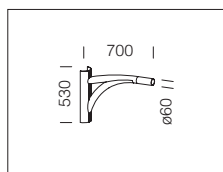

acc. 406 Aliante arm	
s. silver	991387
graphite	991388
Made of steel. Enables street lighting fittings to be pole atr. 1475/1476.