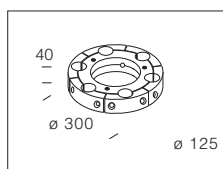

acc. 1465 Corona flange	
s. silver	426991
black	426985
Made of die-cast aluminium. With 6 arm devices; designed to reinforce the assembly.