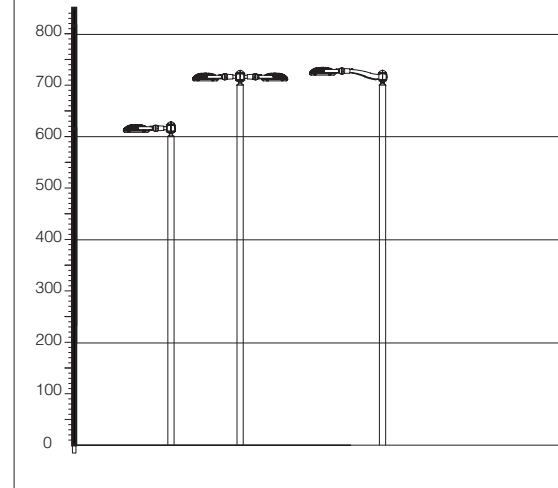

Linate Airport - Milan