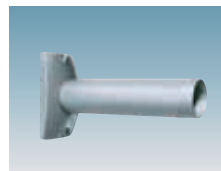

acc. 210 Sector arm	
s. silver	426950
graphite	426951
Made of aluminium. To be used with acc. 211 for pole mounting.	

acc. 211 Sector connector	
s. silver	426952
graphite	426953
In aluminium. To be used with acc. 210 or 327/328 for pole mounting \varnothing 120.	

acc. 214 small banner connec.	
s. silver	426958
graphite	426959
In aluminium. To be used with acc. 212 for pole mounting.	

acc. 215 finishing tie rod	
	426960
In steel. To be used with acc. 212.	

acc. 305 end cap	
s. silver	426979
graphite	426980
To be used when on the acc. 210 no fixtures are installed. For the aesthetic finish.	

Arcugnano - Vicenza

Linate Airport - Milan

acc. 300 Oliva connector	
s. silver	426970
graphite	426971
Made of aluminium To be installed with acc.210/327/328 on ø60 pole.	

acc. 302 wall mounting	
s. silver	426974
graphite	426975
Made of aluminium To be installed with acc.210/327/328 on the wall arm.	

acc. 327 arm	
silver	426942
graphite	426943
Made of die-cast aluminium. To be used with acc. 302 for wall, or with acc. 300/211 for pole mounting.	

acc. 328 arm	
silver	426944
graphite	426945
Made of die-cast aluminium. To be used with acc. 302 for wall, or with acc. 300/211 for pole mounting.	