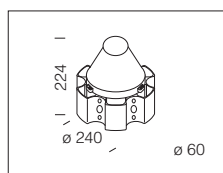

acc. 1464 Corona	
s. silver	426990
black	426984
Made of die-cast aluminium. For max. 6 arms acc. 181. Equipped with terminal block.