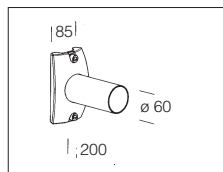

Arcugnano - Vicenza

Linate Airport - Milan

acc. 300 Oliva connector	
s. silver	426970
graphite	426971
Made of aluminium To be installed with acc.210/327/328 on ø60 pole.	

acc. 302 wall mounting	
s. silver	426974
graphite	426975
Made of aluminium To be installed with acc.210/327/328 on the wall arm.	