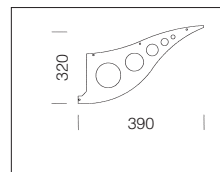

acc. 214 small banner connec.	
s. silver	426958
graphite	426959
In aluminium. To be used with acc. 212 for pole mounting.