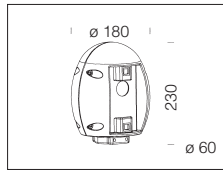

Linate Airport - Milan

acc. 300 Oliva connector	
s. silver	426970
graphite	426971
Made of aluminium To be installed with acc.210/327/328 on ø60 pole.